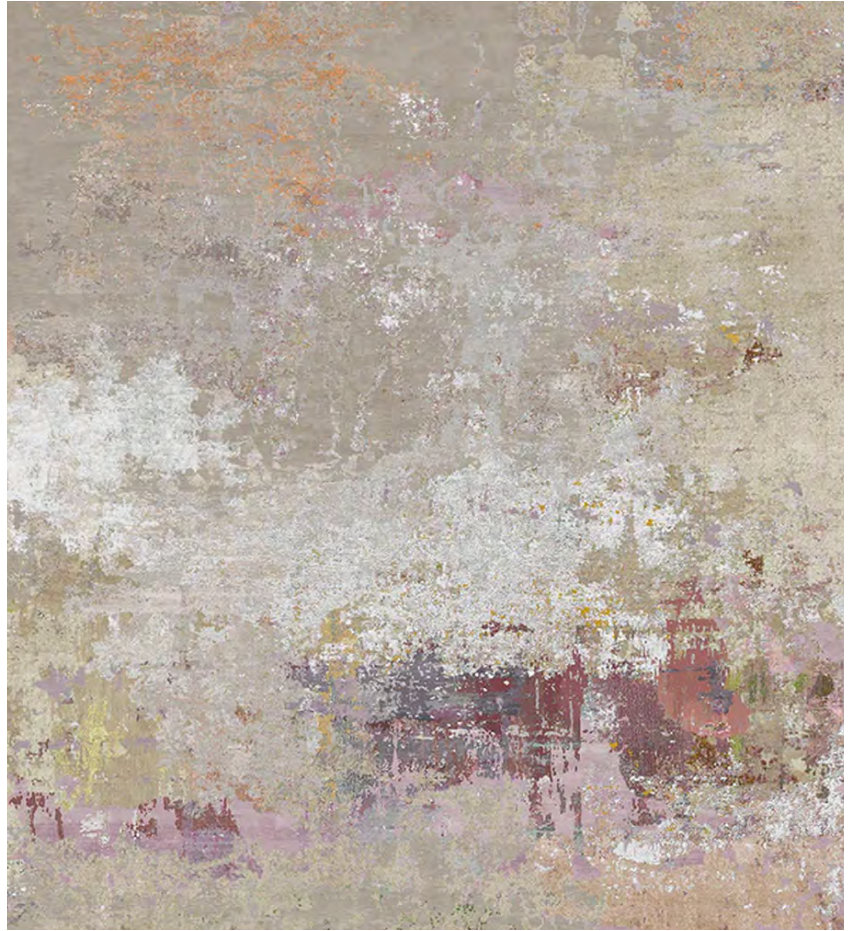

# Poggio Vito Edit, 2011 / 2022

CALLE HENZEL

Poggio Vito Edit, 2011 / 2022

Diamond Dust / Earth

Hand knotted

Wool & Silk

High / Low Cut

Custom size / colors upon request