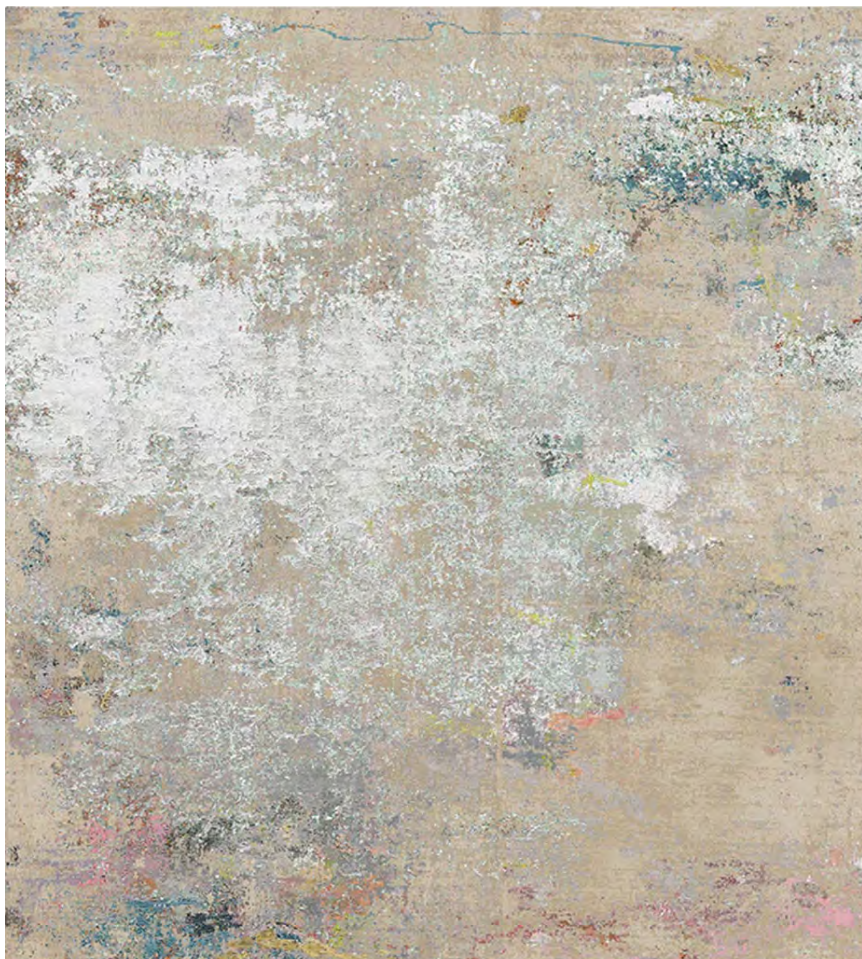

Lovisefred Cedar Creek Edit, 2010 / 2022

CALLE HENZEL

Lovisefred Cedar Creek Edit,
2010 / 2022

Diamond Dust / Earth

Hand knotted

Wool & Silk

High / Low Cut

Custom size / colors upon request