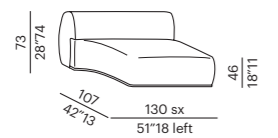

elemento sagomato - shaped unit 130