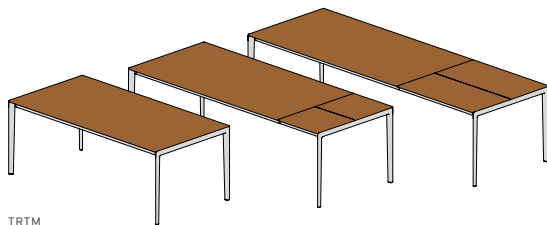

tak tables

TRTM

tak metal leg | non-extendable table or with pull out rail

table top: solid wood
table insert: solid wood
types of wood: alder, beech, beech heartwood, oak, cherry, walnut, maple white oil, oak white oil
frame: steel chrome-plated gloss, matt or matt bronze, stainless steel finish
leg inside dimensions: length minus 9.4 cm, width minus 9.8 cm

TRTH

tak wooden base | non-extendable table or with pull out rail

table top: solid wood
table insert: solid wood
types of wood: alder, beech, beech heartwood, oak, cherry, walnut, maple white oil, oak white oil
frame: solid wood
longitudinal frame: steel chrome-plated gloss, matt or matt bronze, stainless steel finish
clear inside dimensions: length minus 10.6 cm, width minus 12.2 cm

dimensions non-extendable table:

h	75 clear height 68.6									
w \ l	130	140	150	160	175	200	225	250	275	300
90	•	•	•	•	•	•	•	•	•	•
100	•	•	•	•	•	•	•	•	•	•
110	•	•	•	•	•	•	•	•	•	•

dimensions extendable table:

h	75 clear height 68.6							
w \ l	130	140	150	160	175	200	225	250
90	•*	•*	•*	•	•	•	•	•
100	•*	•*	•*	•	•	•	•	•
110	•*	•*	•*	•	•	•	•	•

1 integrated, cushioned insert panel
 wood 50 cm from a table length of 130 cm.