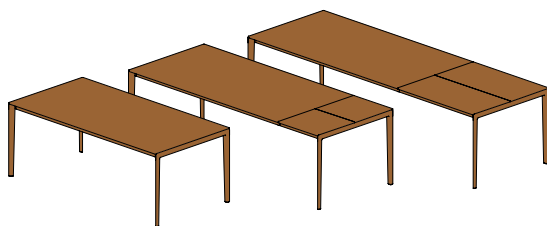

tak tables

TRTM

tak metal leg | non-extendable table or with pull out rail

table top: solid wood
table insert: solid wood
types of wood: alder, beech, beech heartwood, oak, cherry, walnut, maple white oil, oak white oil
frame: steel chrome-plated gloss, matt or matt bronze, stainless steel finish
leg inside dimensions: length minus 9.4 cm, width minus 9.8 cm

TRTH

tak wooden base | non-extendable table or with pull out rail

table top: solid wood
table insert: solid wood
types of wood: alder, beech, beech heartwood, oak, cherry, walnut, maple white oil, oak white oil
frame: solid wood
longitudinal frame: steel chrome-plated gloss, matt or matt bronze, stainless steel finish
clear inside dimensions: length minus 10.6 cm, width minus 12.2 cm

dimensions non-extendable table:

h	75 clear height 68.6									
w \ l	130	140	150	160	175	200	225	250	275	300
90	•	•	•	•	•	•	•	•	•	•
100	•	•	•	•	•	•	•	•	•	•
110	•	•	•	•	•	•	•	•	•	•

dimensions extendable table:

h	75 clear height 68.6							
w \ l	130	140	150	160	175	200	225	250
90	•*	•*	•*	•	•	•	•	•
100	•*	•*	•*	•	•	•	•	•
110	•*	•*	•*	•	•	•	•	•

1 integrated, cushioned insert panel
 wood 50 cm from a table length of 130 cm.