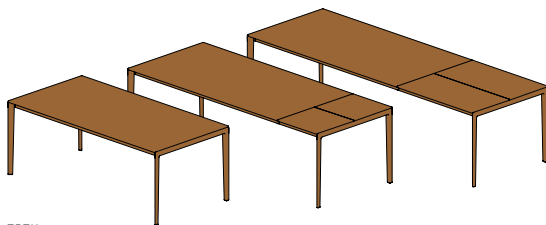

tak table

TRTM

tak metal leg, non-extendable table or with pull out rail

table top: solid wood
table insert: solid wood
types of wood: alder, beech, beech heartwood, oak, cherry, walnut, maple white oil, oak white oil
frame: steel chrome-plated gloss, matt or bronze matt, stainless steel finish
leg inside dimensions: length minus 9.4 cm, width minus 9.8 cm

TRTH

tak wooden base, non-extendable table or with pull out rail

table top: solid wood
table insert: solid wood
types of wood: alder, beech, beech heartwood, oak, cherry, walnut, maple white oil, oak white oil
frame: wooden base
longitudinal frame: steel chrome-plated gloss, matt or bronze matt, stainless steel finish
clear inside dimensions: length minus 10.6 cm, width minus 12.2 cm

dimensions non-extendable table:

h	75 clear height 68.6									
w \ l	130	140	150	160	175	200	225	250	275	300
90	•	•	•	•	•	•	•	•	•	•
100	•	•	•	•	•	•	•	•	•	•
110	•	•	•	•	•	•	•	•	•	•

dimensions extendable table:

h	75 clear height 68.6				
w \ l	160	175	200	225	250
90	•	•	•	•	•
100	•	•	•	•	•
110	•	•	•	•	•

1 integrated cushioned insert panel
 wood 50 cm from a table length of 130 cm.

1 integrated cushioned insert panel
 wood 100 cm from a table length of 160 cm.