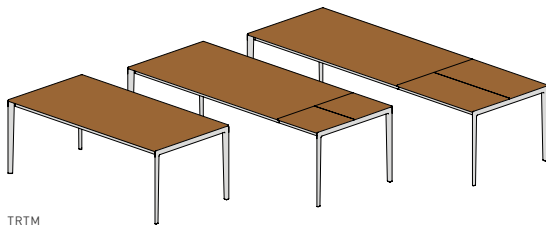

tak table

TRTM

tak metal leg, non-extendable table or with pull out rail

table top: solid wood
table insert: solid wood
types of wood: alder, beech, beech heartwood, oak, cherry, walnut, maple white oil, oak white oil
frame: steel chrome-plated gloss, matt or bronze matt, stainless steel finish
leg inside dimensions: length minus 9.4 cm, width minus 9.8 cm

TRTH

tak wooden base, non-extendable table or with pull out rail

table top: solid wood
table insert: solid wood
types of wood: alder, beech, beech heartwood, oak, cherry, walnut, maple white oil, oak white oil
frame: wooden base
longitudinal frame: steel chrome-plated gloss, matt or bronze matt, stainless steel finish
clear inside dimensions: length minus 10.6 cm, width minus 12.2 cm

dimensions non-extendable table:

h	75 clear height 68.6									
w \ l	130	140	150	160	175	200	225	250	275	300
90	•	•	•	•	•	•	•	•	•	•
100	•	•	•	•	•	•	•	•	•	•
110	•	•	•	•	•	•	•	•	•	•

dimensions extendable table:

h	75 clear height 68.6				
w \ l	160	175	200	225	250
90	•	•	•	•	•
100	•	•	•	•	•
110	•	•	•	•	•

1 integrated cushioned insert panel
 wood 50 cm from a table length of 130 cm.

1 integrated cushioned insert panel
 wood 100 cm from a table length of 160 cm.