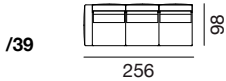

Abschlüsselemente links / End elements left