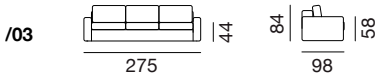

DS-247 Masse / Measurements

Sofa / Sofa