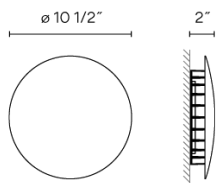

Spec sheet

Finish

- 03 White
Pantone Warm Gray 2 U
- 07 Beige grey
RAL 7006

LED color temperature 2700 K

Dimming On/ Off

Installation type Surface

Materials
Shade: Steel
Diffuser: Polycarbonate
Base: Aluminum

Application Outdoor

Packaging
1 Box
12.2 m x 12.2 m x 4.17 m
Gross weight 3.52
Net weight 3.17
Vol. 0.3567

Lighting effect

General Lighting

Lamp that emits an upward or backward beam that is reflected by the ceiling or wall.