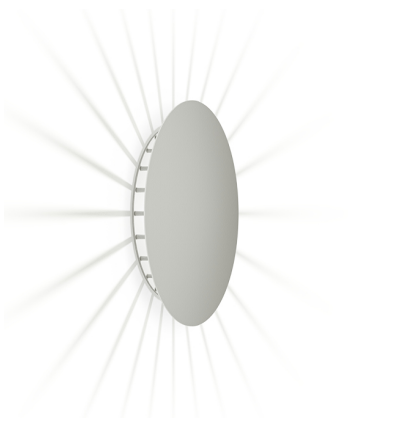

Meridiano

VIBIA

4720

Design By Jordi Vilardell & Meritxell Vidal

Meridiano is an outdoor wall light installed on a surface. Designed by Jordi Vilardell & Meritxell Vidal. Available in two colors: Beige-grey and off-white.

Spec sheet

Finish

- 03 White
Pantone Warm Gray 2 U
- 07 Beige grey
RAL 7006

LED color temperature 2700 K

Dimming On/ Off

Installation type Surface

Materials
Shade: Steel
Diffuser: Polycarbonate
Base: Aluminum