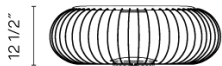

Meridiano

VIBIA

4715

Design By Jordi Vilardell & Meritxell Vidal

Meridiano is an outdoor lamp that boasts different functions, where matter and light are integrated into a single body. Meridiano can be used as outdoor seating by day and an outdoor lamp at night. Designed by Jordi Vilardell & Meritxell Vidal. Available in beige grey and off-white.

Spec sheet