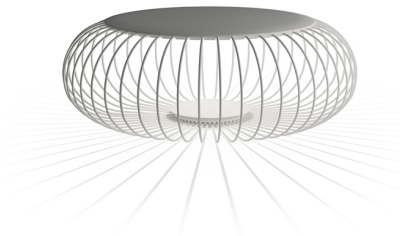

Meridiano

VIBIA

4715

Design By Jordi Vilardell & Meritxell Vidal

Meridiano is an outdoor lamp that boasts different functions, where matter and light are integrated into a single body. Meridiano can be used as outdoor seating by day and an outdoor lamp at night. Designed by Jordi Vilardell & Meritxell Vidal. Available in beige grey and off-white.

Spec sheet

Finish	 07 Beige grey RAL 7006
	 58 Off-white Pantone Warm Gray 2 U
LED color temperature	2700 K
Dimming	On/ Off Optional 0-10V Min. Quantity, upcharge and extra lead time apply
Installation type	Surface mounted / Recessed

Materials
Seat: Polyurethane foam
Rods: Steel
Base: Steel
Diffuser: Glass

Light source
1 x LED 9W 350mA
A+

LED
CRI>90 1215 lm 136
2700 K

Driver
CC - Constant Current 350
100-240 V 50/60 HZ

Remarks
Wet location
Can be connected with or without plug.

Meridiano is an outdoor lamp that boasts different functions, where matter and light are integrated into a single body. Meridiano can be used as outdoor seating by day and an outdoor lamp at night. Designed by Jordi Vilardell & Meritxell Vidal. Available in beige grey and off-white.