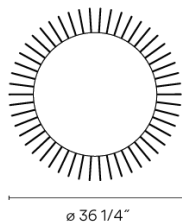

Meridiano

VIBIA

4715

Design By Jordi Vilardell & Meritxell Vidal

Meridiano is an outdoor lamp that boasts different functions, where matter and light are integrated into a single body. Meridiano can be used as outdoor seating by day and an outdoor lamp at night. Designed by Jordi Vilardell & Meritxell Vidal. Available in beige grey and off-white.

Spec sheet

Finish	 07 Beige grey RAL 7006
	 58 Off-white Pantone Warm Gray 2 U
LED color temperature	2700 K
Dimming	On/ Off Optional 0-10V Min. Quantity, upcharge and extra lead time apply
Installation type	Surface mounted / Recessed

Materials
Seat: Polyurethane foam
Rods: Steel
Base: Steel
Diffuser: Glass

Light source
1 x LED 9W 350mA
A+

LED
CRI>90 1215 lm 136
2700 K

Driver
CC - Constant Current 350
100-240 V 50/60 HZ

Remarks
Wet location
Can be connected with or without plug.

Application
Outdoor

Packaging
1 Box
39.76 m x 39.76 m x 16.93 m
Gross weight 72.91
Net weight 65.62
Vol. 15.4892

Lighting effect

General Lighting
Outdoor lighting

Photometric Data

Efficiency	100%
Coordination System	CG
Total Flux	605 lm
Maximum Value	495.91 cd/klm