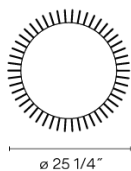

Meridiano

VIBIA

4710

Design By Jordi Vilardell & Meritxell Vidal

Meridiano is an outdoor lamp that boasts different functions, where matter and light are integrated into a single body. Meridiano can be used as outdoor seating by day and an outdoor lamp at night. Designed by Jordi Vilardell & Meritxell Vidal. Available in beige grey and off-white.

Spec sheet