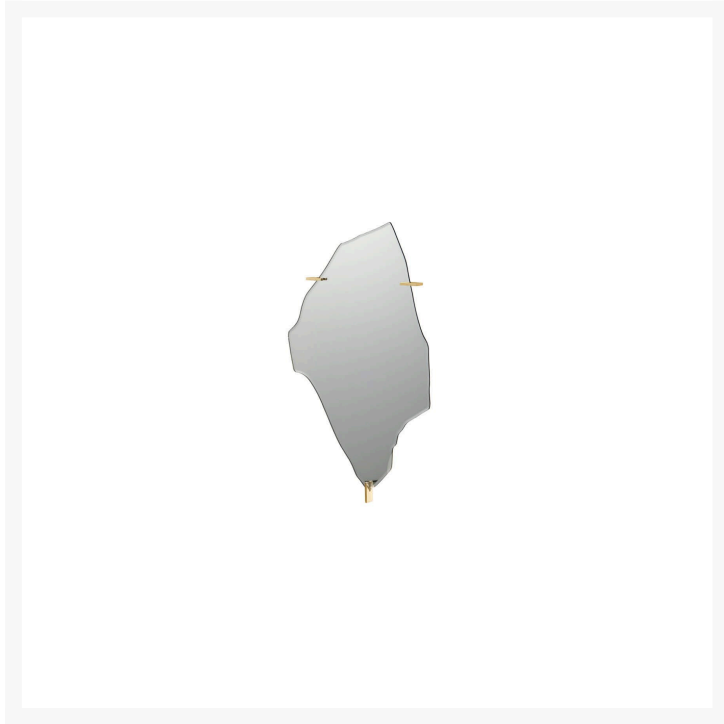

ARCHIPELAGO

Fredrikson Stallard,

A series of three mirrors with jagged frames that remind one of the irregular outlines of an island - this gave rise to archipelago. Perfect for any room in the home. These mirrors can be used on their own or to form a harmonious composition, in order to highlight their expressive impact.

mirror, metallized steel

COLOR DESCRIPTION SKU
silver, gold

SKU
DA071I3444B66

ARCHIPELAGO

Fredrikson Stallard,

A series of three mirrors with jagged frames that remind one of the irregular outlines of an island - this gave rise to archipelago. Perfect for any room in the home. These mirrors can be used on their own or to form a harmonious composition, in order to highlight their expressive impact.

mirror, metallized steel

COLOR DESCRIPTION SKU
silver, gold

SKU
DA072I4444B66

ARCHIPELAGO

Fredrikson Stallard,

A series of three mirrors with jagged frames that remind one of the irregular outlines of an island - this gave rise to archipelago. Perfect for any room in the home. These mirrors can be used on their own or to form a harmonious composition, in order to highlight their expressive impact.

mirror, metallized steel

COLOR DESCRIPTION SKU
silver, gold

SKU
DA070I2444B66