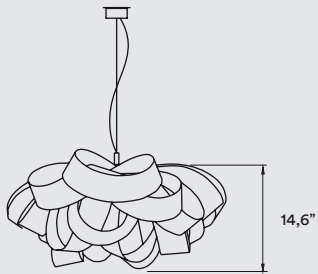

REF.

ATA SP E26 UL

LIGHT SOURCE

120 - 277V

Recommended Bulbs - Not Included

E26 Medium Base Lamp Holder
LED Globe 12 W, 630 lm*

*Measurements obtained by theoretical calculations at LZf using ivory white shades & recommended bulbs.
Veneer Ref: 20 Ivory White.

PACKAGING

Box Size: 30 x 30 x 19"

Box Volume: 10 f³

Weight: Gross - 15,7 Lb | Net - 4,6 Lb

MATERIALS & COMPONENTS

Wood Veneer Shade

Nickel Metal Canopy: $\varnothing$ 3,2" - disc $\varnothing$ 4,5"

Steel Cable: 8 ft drop

Transparent Electrical Cable: 8 ft drop

FINISHES

WOOD VENEER

	20 Ivory White		26 Red
	21 Natural Cherry		28 Blue
	22 Natural Beech		29 Grey
	24 Yellow		33 Pale Rose
	25 Orange		34 Sea Blue