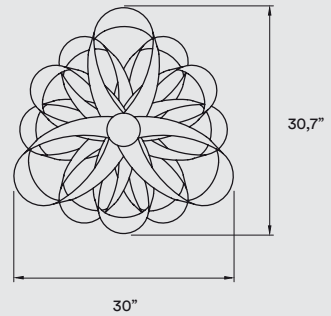

**REF.**

ATA SG E26 UL

LIGHT SOURCE

120 - 277V

Recommended Bulbs - Not Included

E26 Medium Base Lamp Holder
3 LED Globe 12 W, 1890 lm*

*Measurements obtained by theoretical calculations at LZf using ivory white shades & recommended bulbs.
Veneer Ref: 20 Ivory White.

PACKAGING

Box Size: 46 x 45 x 42" - Wood crated for transport

Box Volume: 50,4 ft³

Weight: Gross - 109,1 Lb | Net - 14,3 Lb

MATERIALS & COMPONENTS

Wood Veneer Shade

Nickel Metal Canopy: \varnothing 3,2" - disc \varnothing 4,5"

Steel Cable: 8 ft drop

Transparent Electrical Cable: 8 ft drop

FINISHES**WOOD VENEER**

- | | | | |
|---|-------------------|--|--------------|
|  | 20 Ivory White |  | 26 Red |
|  | 21 Natural Cherry |  | 28 Blue |
|  | 22 Natural Beech |  | 29 Grey |
|  | 24 Yellow |  | 33 Pale Rose |
|  | 25 Orange |  | 34 Sea Blue |

**REF.**

ATA SP E26 UL

LIGHT SOURCE

120 - 277V

Recommended Bulbs - Not Included

E26 Medium Base Lamp Holder
LED Globe 12 W, 630 lm*

*Measurements obtained by theoretical calculations at LZf using ivory white shades & recommended bulbs.
Veneer Ref: 20 Ivory White.