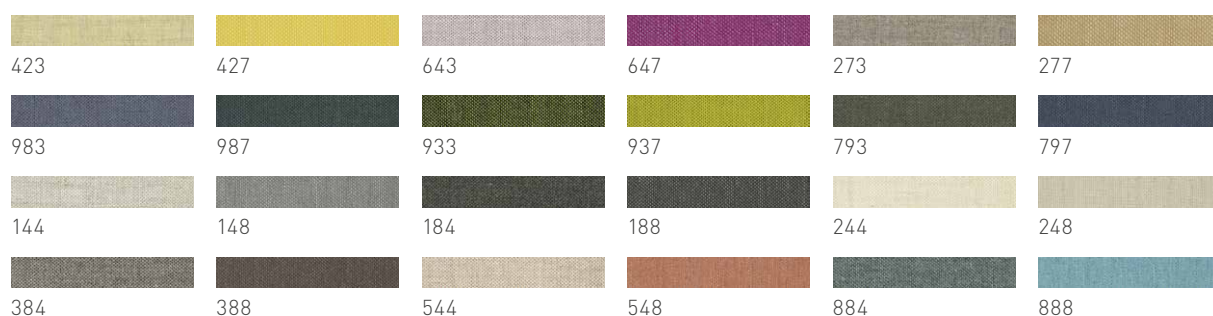

piping and bars are always in leather

leather colours: L1 and L7 see last page

fabric colours: see last page

types of wood: beech, beech heartwood, oak, walnut, oak white oil

seat rest heights: 13 and 25 cm

fabric colours Canvas

fabric colours Clara

yarn colour

two-tone leather: corresponds to darker tone

two-tone fabric or leather/fabric combination: corresponds to leather or fabric with the darker tone

colour patterns

*wild arrangement only available on fronts and table tops | **venetian oak is only available for fronts

*leather colours***leather colours L1**

					
polar white (71088)	white (71018)	sand (70232)	antique white (70230)	creme (70231)	pebble (72217)
					
curcuma (73250)	orange (75011)	red (70210)	bordeaux (70411)	apple (78181)	blue (41573)
					
blackberry (76086)	taupe (72218)	sludge brown (74153)	dark brown (74024)	chocolate-brown (70273)	black-brown (70272)
					
medium grey (41575)	anthracite (70241)	black (70240)			

leather colours L3 (only for the **s1** chair and **loft** cushion)

		
black (70001)	cognac (70003)	dark brown (70002)

natural leather colours L7

				
tartufo (77710)	umbra (77720)	brandy (77730)	brown (77740)	black (77750)