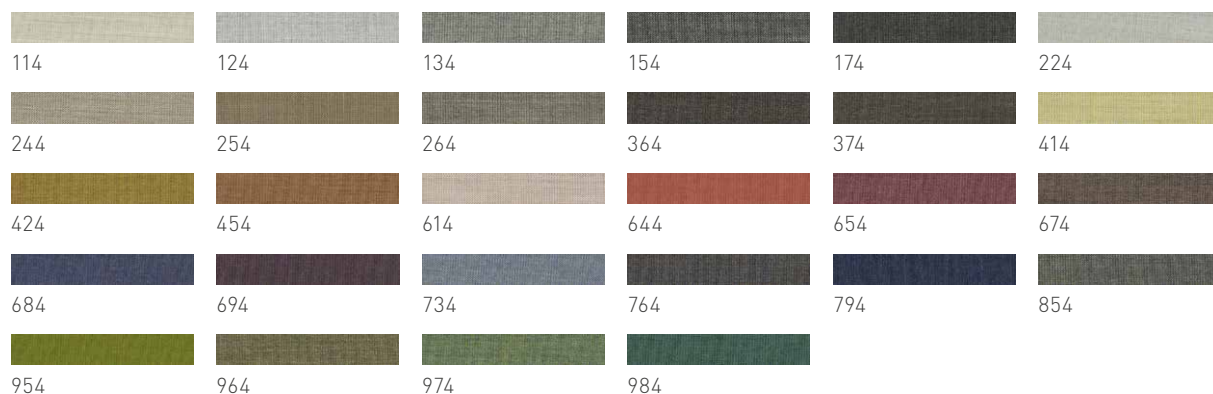

piping and bars are always in leather

leather colours: L1 and L7 see last page

fabric colours: see last page

types of wood: beech, beech heartwood, oak, walnut, oak white oil

seat rest heights: 13 and 25 cm

fabric colours Canvas

fabric colours Clara

yarn colour

two-tone leather: corresponds to darker tone

two-tone fabric or leather/fabric combination: corresponds to leather or fabric with the darker tone

colour patterns

*wild arrangement only available on fronts and table tops | **venetian oak is only available for fronts

*leather colours***leather colours L1**

					
polar white (71088)	white (71018)	sand (70232)	antique white (70230)	creme (70231)	pebble (72217)
					
curcuma (73250)	orange (75011)	red (70210)	bordeaux (70411)	apple (78181)	blue (41573)
					
blackberry (76086)	taupe (72218)	sludge brown (74153)	dark brown (74024)	chocolate-brown (70273)	black-brown (70272)
					
medium grey (41575)	anthracite (70241)	black (70240)			

leather colours L3 (only for the **s1** chair and **loft** cushion)

		
black (70001)	cognac (70003)	dark brown (70002)

natural leather colours L7

				
tartufo (77710)	umbra (77720)	brandy (77730)	brown (77740)	black (77750)