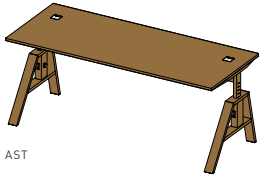

atelier desk

AST

atelier desk

cable outlet metal: without, left, right or on both sides

types of wood: alder, beech, beech heartwood,

oak, wild oak, cherry, walnut, wild walnut,

oak white oil, wild oak white oil

height adjustable from 68–81 cm, in increments of 3.2 cm

wild wood version only available for table top

l	120	140	160	180	200
w	80				

types of wood

Unless stated otherwise, all wooden surfaces are finished with pure natural oil.