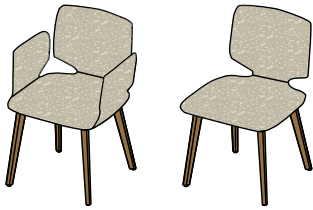

aye chair

ALF MA | ALF OA | ALF 2 FOA | ALF 2 FMA

aye chair

without armrest | with armrest

cover: leather, fabric or leather/fabric colour combination available

leather colours: L1 and L7 see last page

fabric colours: see last page

types of wood: beech, oak, cherry, walnut, maple white oil, oak white oil

dimensions: without armrest 81 x 52 x 56 (h x w x d);

with armrest 81 x 57.5 x 56 (h x w x d)

weight of chair: without armrest approx. 9.5 kg, with armrest approx. 11 kg

seat height: 47.5 cm

ASD OA | ASD MA | ALD OA | ALD MA

aye chair with swivel base

without armrest | with armrest

cover: leather, fabric or leather/fabric colour combination available

leather colours: L1 and L7 see last page

weight of chair: without armrest approx. 11.9 kg, with armrest approx. 13.4 kg

seat height: 48.5 cm

types of wood

alder

beech

beech
heartwood

oak

wild oak*