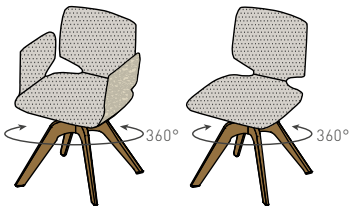

aye chair

ALF MA | ALF OA | ALF 2 FOA | ALF 2 FMA

aye chair

without armrest | with armrest

cover: leather, fabric or leather/fabric colour combination available

leather colours: L1 and L7 see last page

fabric colours: see last page

types of wood: beech, oak, cherry, walnut, maple white oil, oak white oil

dimensions: without armrest 81 x 52 x 56 (h x w x d);

with armrest 81 x 57.5 x 56 (h x w x d)

weight of chair: without armrest approx. 9.5 kg, with armrest approx. 11 kg

seat height: 47.5 cm

ASD OA | ASD MA | ALD OA | ALD MA

aye chair with swivel base

without armrest | with armrest

cover: leather, fabric or leather/fabric colour combination available

leather colours: L1 and L7 see last page

weight of chair: without armrest approx. 11.9 kg, with armrest approx. 13.4 kg

seat height: 48.5 cm

types of wood

alder

beech

beech
heartwood

oak

wild oak*