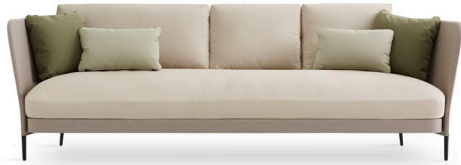

# Käbu Sofa / sofá

Javier Pastor 2014/2019

C753

Sofa made of high resistance aluminum tube. Possibility of customization through a wide variety of technical fabrics completely suitable for outdoor use. 2 loose cushions 17.75"x 17.75" + 2 loose cushions 19.75"x 12.5" included.

Sofá fabricado en tubo de aluminio de alta resistencia. Posibilidad de personalización mediante un amplia variedad de tejidos técnicos totalmente aptos para exteriores. 2 cojines decorativos de 45x45 cm + 2 cojines decorativos de 50x32 cm incluidos.

## Shipment details

Qty	1 sofa (1 box)
Volume	1,72 m3 / 61 ft3
Gross weight	53 kg / 117 lb
Net weight	44 kg / 97 lb
Item dimensions (width x depth x height)	235 x 85 x 73 cm 92.5" x 33.5" x 28.75"
COM (1, 40 - 1,50 m / 54"-59")	cushions: 5,2 m / 5.7 yd loose cushions: 2 m / 2.2 yd