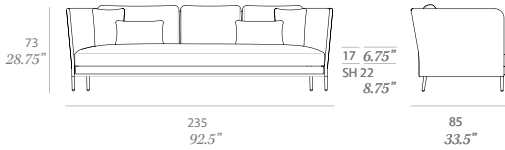

# Käbu Sofa / sofá

Javier Pastor 2014/2019

C753

Sofa made of high resistance aluminum tube. Possibility of customization through a wide variety of technical fabrics completely suitable for outdoor use. 2 loose cushions 17.75"x 17.75" + 2 loose cushions 19.75"x 12.5" included.

## Shipment details

Qty	1 sofa (1 box)
Volume	1,72 m3 / 61 ft3
Gross weight	53 kg / 117 lb
Net weight	44 kg / 97 lb
Item dimensions (width x depth x height)	235 x 85 x 73 cm 92.5" x 33.5" x 28.75"
COM (1, 40 - 1,50 m / 54"-59")	cushions: 5,2 m / 5.7 yd loose cushions: 2 m / 2.2 yd