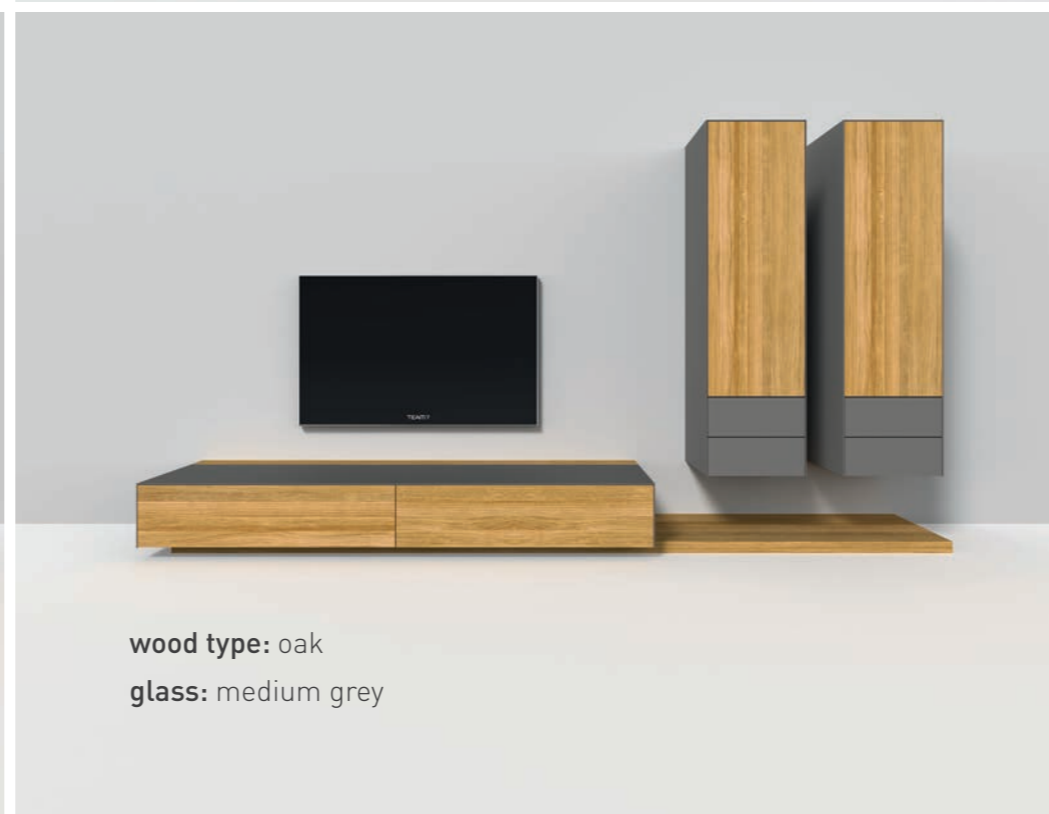

# TEAM7

*cabus pure wall unit*

CPWW 1

summary

wood type: walnut  
glass: white

wood type: beech heartwood  
glass: dark brown

wood type: oak  
glass: medium grey

wood type: cherry  
glass: taupe