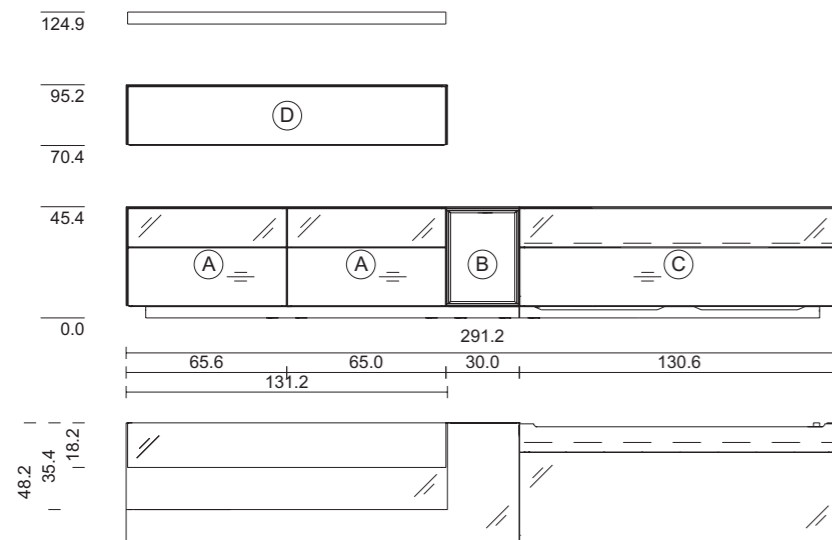

TEAM7

cube pure wall unit

CPWW 24