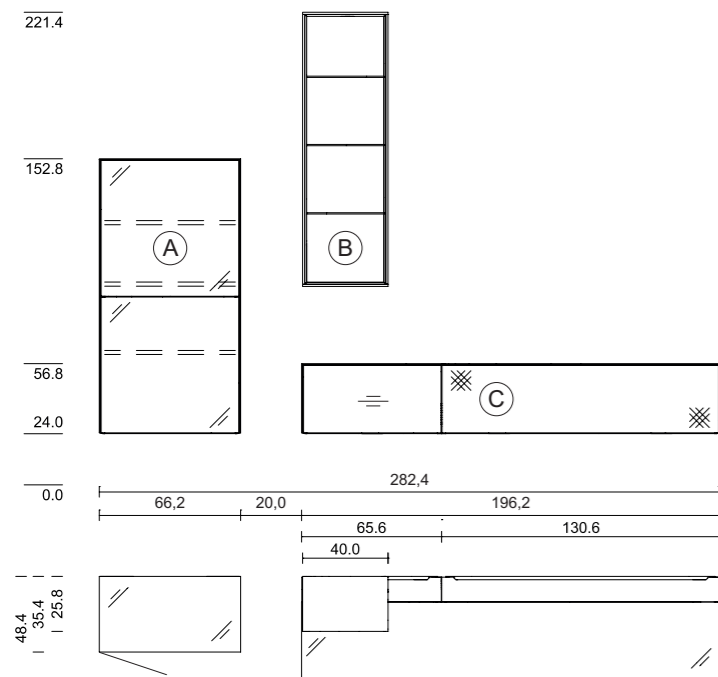

TEAM7

cubus pure wall unit

CPWW 25