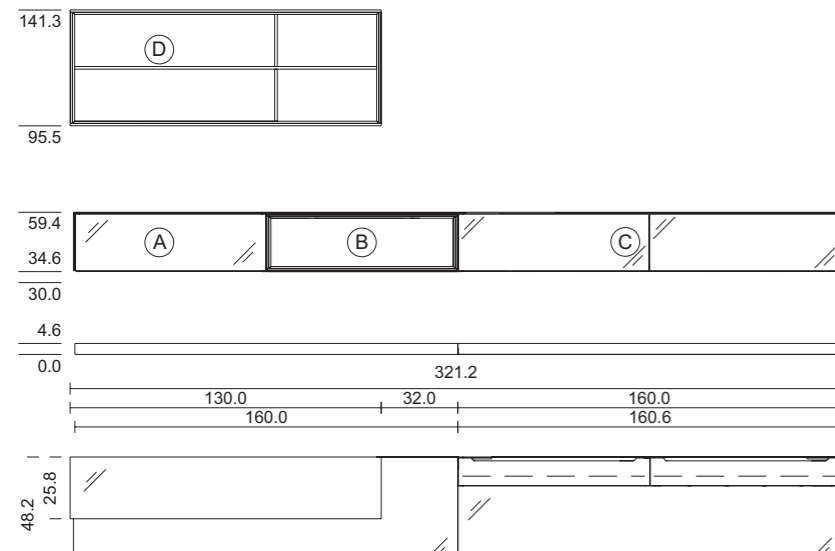

TEAM 7

cubus pure wall unit

CPWW 23