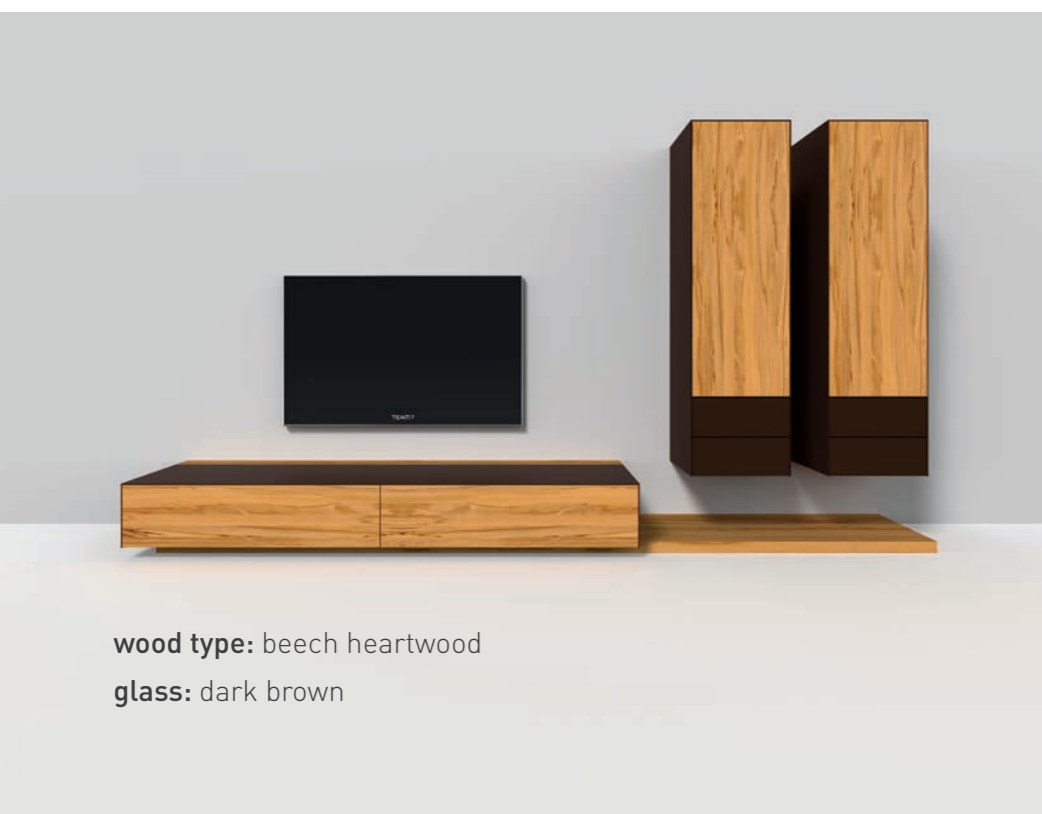

# TEAM7

*cabus pure wall unit*

CPWW 1

summary

wood type: walnut  
glass: white

wood type: beech heartwood  
glass: dark brown

wood type: oak  
glass: medium grey

wood type: cherry  
glass: taupe