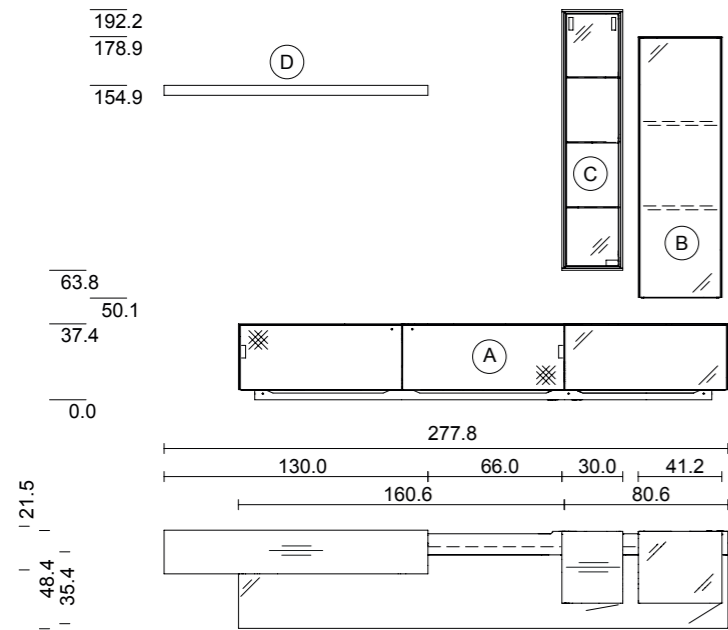

TEAM 7

cubus pure wall unit

CPWW 28