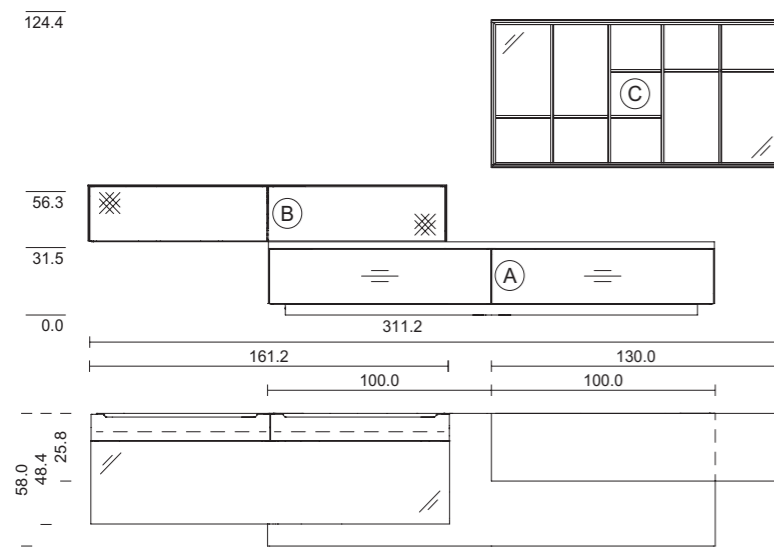

TEAM7

summary

cubus pure wall unit

CPWW 22

wood type: oak white oil
glass: white
loudspeaker flap fabric: acoustic fabric light grey