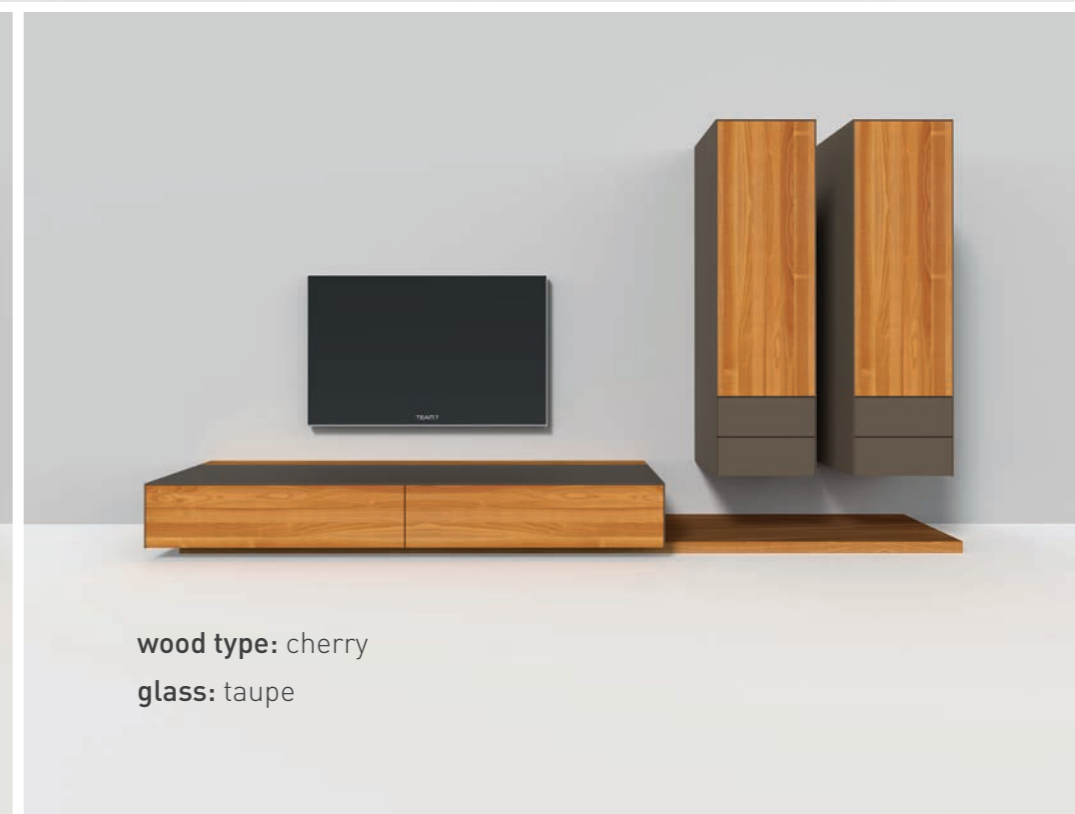

# TEAM7

*cabus pure wall unit*

CPWW 1

summary

wood type: walnut  
glass: white

wood type: beech heartwood  
glass: dark brown

wood type: oak  
glass: medium grey

wood type: cherry  
glass: taupe