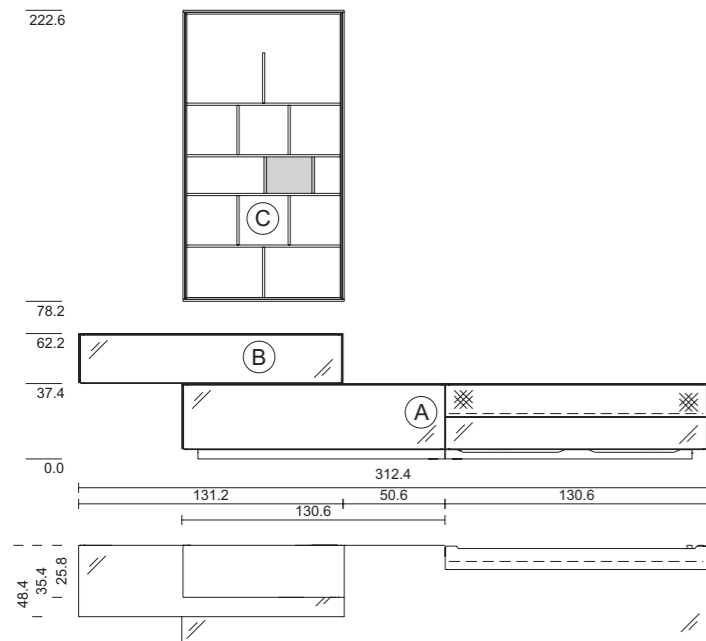

TEAM7

cubus pure wall unit

CPWW 18