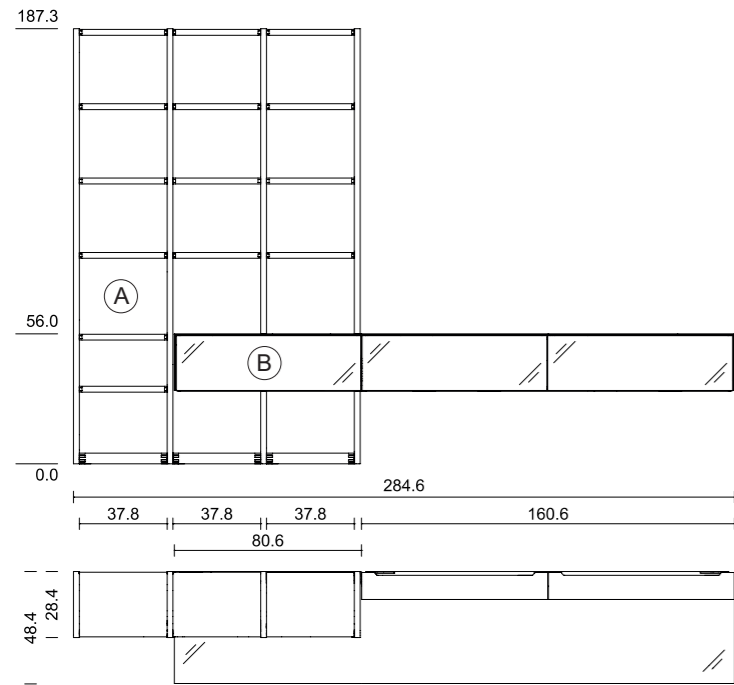

TEAM7

culus pure wall unit

CPWW 26