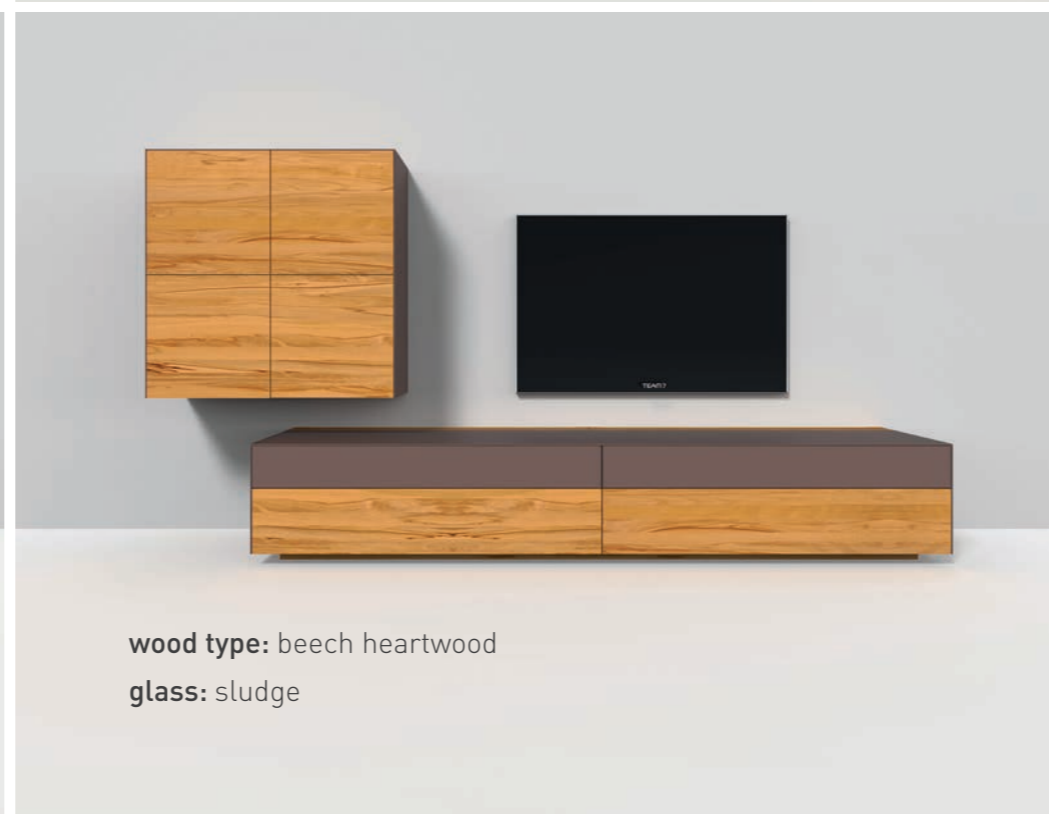

# TEAM7

*cubus pure wall unit*

CPWW 2

summary

wood type: oak  
glass: taupe

wood type: alder  
glass: white

wood type: beech heartwood  
glass: sludge

wood type: walnut  
glass: pebble