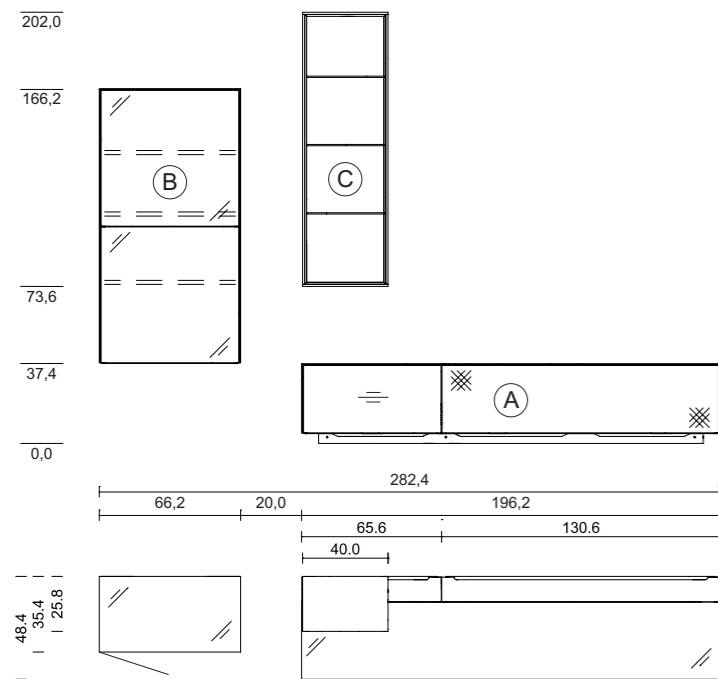

TEAM7

cubus pure wall unit

CPWW 25 A