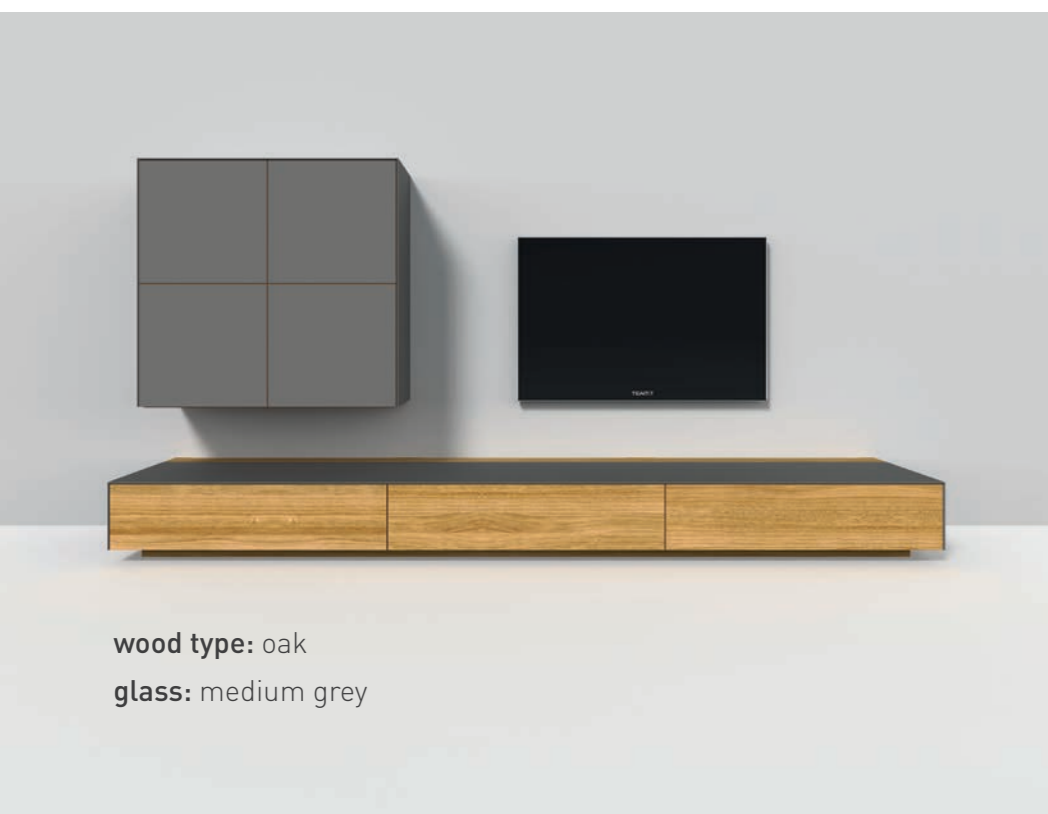

# TEAM7

*cubus pure wall unit*

CPWW 4

summary

**wood type:** beech heartwood  
**glass:** white

**wood type:** oak  
**glass:** medium grey

**wood type:** cherry  
**glass:** anthracite

**wood type:** walnut  
**glass:** bronze