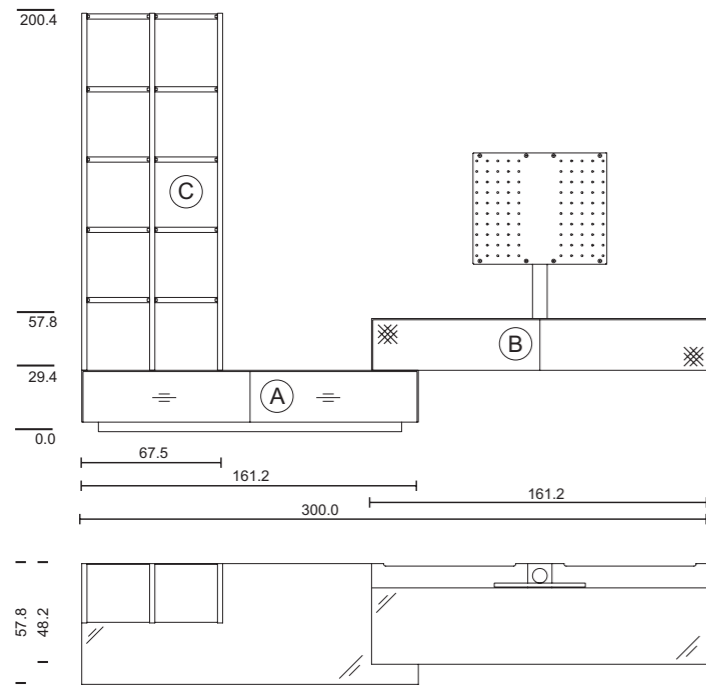

TEAM7

cubus pure wall unit

CPWW 16