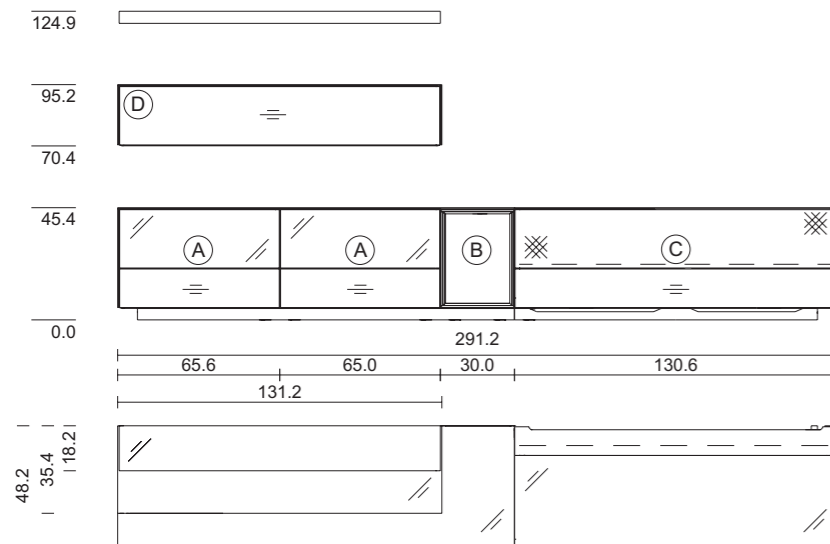

TEAM7

cube pure wall unit

CPWW 24 A