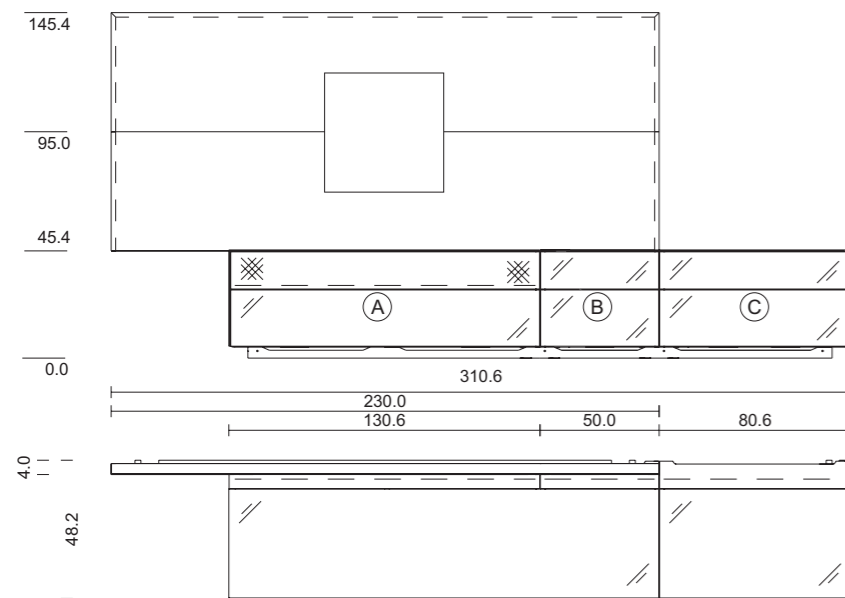

TEAM7

cubus pure wall unit

CPWW 11