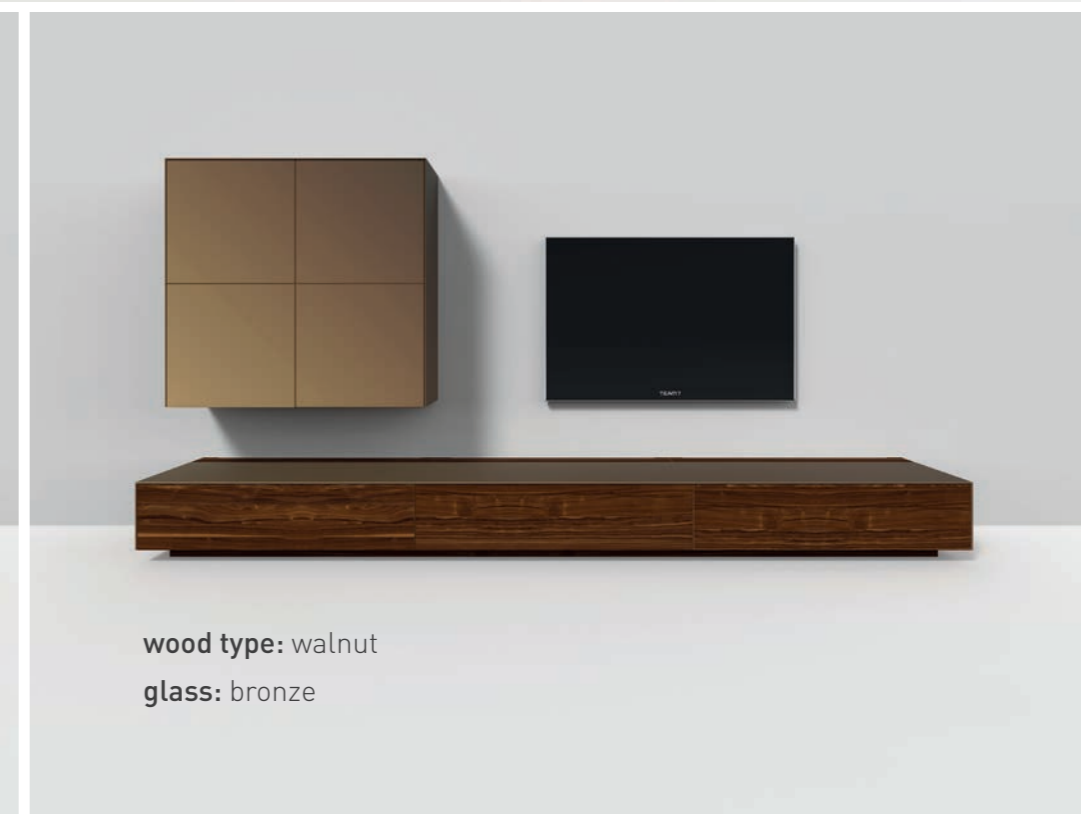

# TEAM7

*cubus pure wall unit*

CPWW 4

summary

**wood type:** beech heartwood  
**glass:** white

**wood type:** oak  
**glass:** medium grey

**wood type:** cherry  
**glass:** anthracite

**wood type:** walnut  
**glass:** bronze