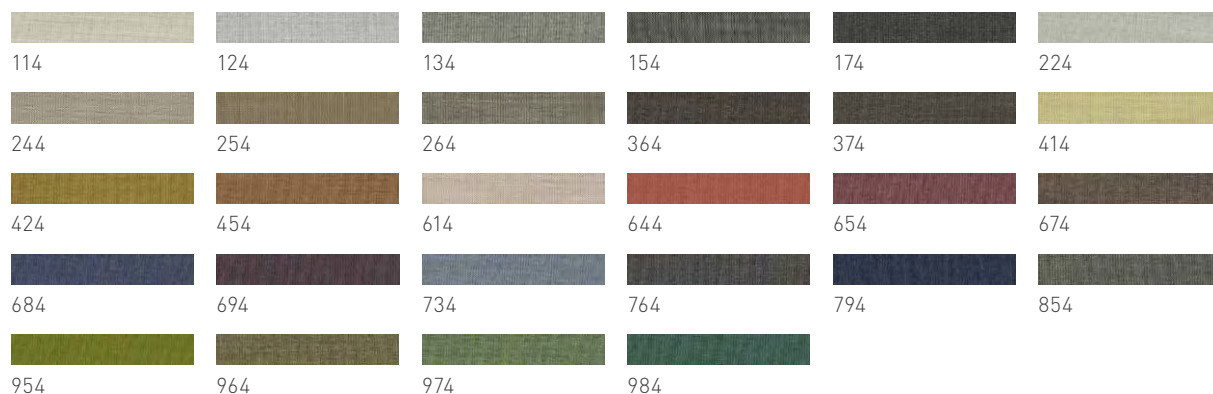

eviva chairs

FST 0A

FST5 0A

eviva chair

cover: leather or fabric

leather colours: L1 and L7 see last page

fabric colours: see last page

types of wood: beech, beech heartwood, oak, cherry, walnut, maple white oil, oak white oil

fabric colours Canvas

fabric colours Clara

yarn colour

two-tone leather: corresponds to darker tone

two-tone fabric or leather/fabric combination: corresponds to leather or fabric with the darker tone

colour patterns

*wild arrangement only available on fronts and table tops | **venetian oak is only available for fronts

*leather colours***leather colours L1**

					
polar white (71088)	white (71018)	sand (70232)	antique white (70230)	creme (70231)	pebble (72217)
					
curcuma (73250)	orange (75011)	red (70210)	bordeaux (70411)	apple (78181)	blue (41573)
					
blackberry (76086)	taupe (72218)	sludge brown (74153)	dark brown (74024)	chocolate-brown (70273)	black-brown (70272)
					
medium grey (41575)	anthracite (70241)	black (70240)			

leather colours L3 (only for the **s1** chair and **loft** cushion)

		
black (70001)	cognac (70003)	dark brown (70002)

natural leather colours L7

				
tartufo (77710)	umbra (77720)	brandy (77730)	brown (77740)	black (77750)