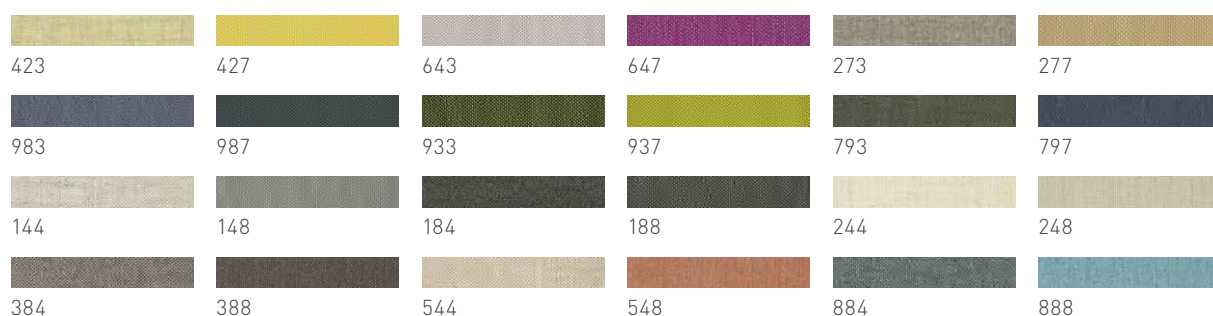

eviva chairs

FST 0A

FST5 0A

eviva chair

cover: leather or fabric

leather colours: L1 and L7 see last page

fabric colours: see last page

types of wood: beech, beech heartwood, oak, cherry, walnut, maple white oil, oak white oil

fabric colours Canvas

fabric colours Clara

yarn colour

two-tone leather: corresponds to darker tone

two-tone fabric or leather/fabric combination: corresponds to leather or fabric with the darker tone

colour patterns

*wild arrangement only available on fronts and table tops | **venetian oak is only available for fronts

*leather colours***leather colours L1**

					
polar white (71088)	white (71018)	sand (70232)	antique white (70230)	creme (70231)	pebble (72217)
					
curcuma (73250)	orange (75011)	red (70210)	bordeaux (70411)	apple (78181)	blue (41573)
					
blackberry (76086)	taupe (72218)	sludge brown (74153)	dark brown (74024)	chocolate-brown (70273)	black-brown (70272)
					
medium grey (41575)	anthracite (70241)	black (70240)			

leather colours L3 (only for the **s1** chair and **loft** cushion)

		
black (70001)	cognac (70003)	dark brown (70002)

natural leather colours L7

				
tartufo (77710)	umbra (77720)	brandy (77730)	brown (77740)	black (77750)