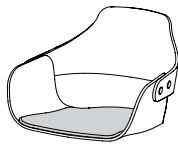

Wooden seat
+
Wooden backrest
+
Upholstered seat cushion