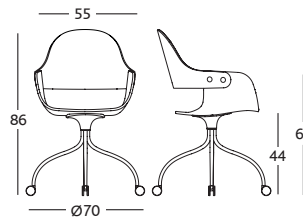

Walnut / Ash stained (oak or black)  
Nogal / Fresno teñido (roble o negro)

**SHOWTIME NUDE  
WHEELS / RUEDAS**

Natural ash  
Fresno natural

Walnut / Ash stained black  
Nogal / Fresno teñido negro

\* Upholstered seat height will be 45cm and arm height in case of additional arms will be 67cm