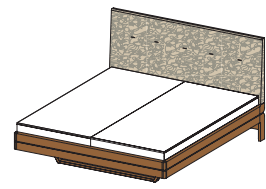

float beds

BFL0 BA

float bed wooden base

types of wood: alder, beech, beech heartwood, oak, cherry, walnut, oak white oil

dimensions of lying surface:

| h | normal 39.5 comfort 47.5 | | | |
|---|----------------------------|-----|-----|-----|
| w | 140 | 160 | 180 | 200 |
| l | 190 | 200 | 210 | 220 |

All indicated widths and lengths can be combined.

total width = width of lying surface + 5 cm

total length = length of lying surface + 11.1 cm

BFL0 H0

float bed wooden headboard

types of wood: alder, beech, beech heartwood, oak, cherry, walnut, oak white oil

dimensions of lying surface:

| h | normal 39.5 comfort 47.5 | | | |
|---|----------------------------|-----|-----|-----|
| w | 140 | 160 | 180 | 200 |
| l | 190 | 200 | 210 | 220 |

All indicated widths and lengths can be combined.

total width = width of lying surface + 5 cm

total length = length of lying surface + 11.1 cm

BFLHS P0

BFLHL P0

float bed fabric headboard or leather headboard

fabric colours: see p. 3

leather colours: L1 and L7 see next page