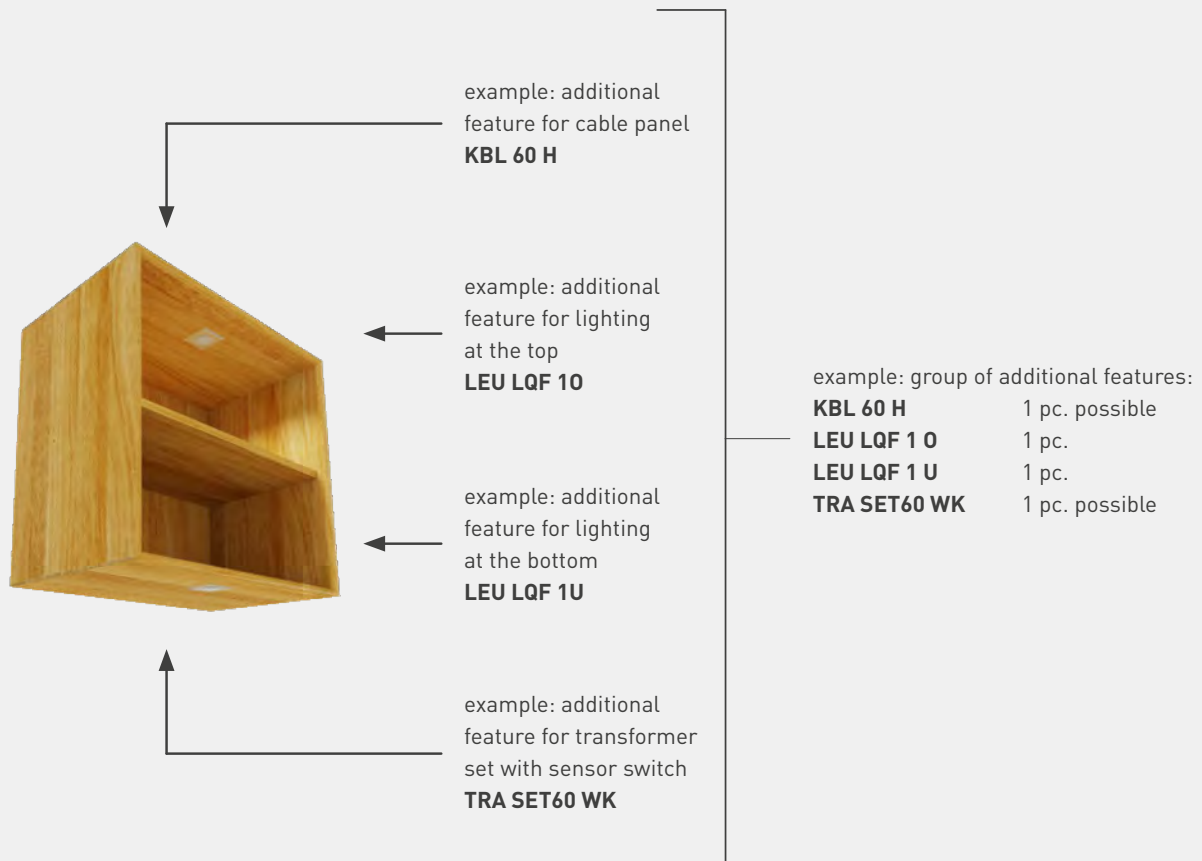

## product information for wall units with lighting

Cabinets can be equipped with lamps according to the tables below.  
There are two light colours to choose from: WW...warm white or KW...cool white.

light colour: warm white

### example:

Features of an open top cabinet with one square LED spot each in the upper and lower shelf, a cable panel and a transformer set with sensor switch.

*product information for wall units with lighting*