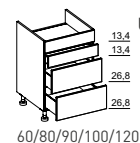

UK2_80BA2_

UK2_80BLA2_