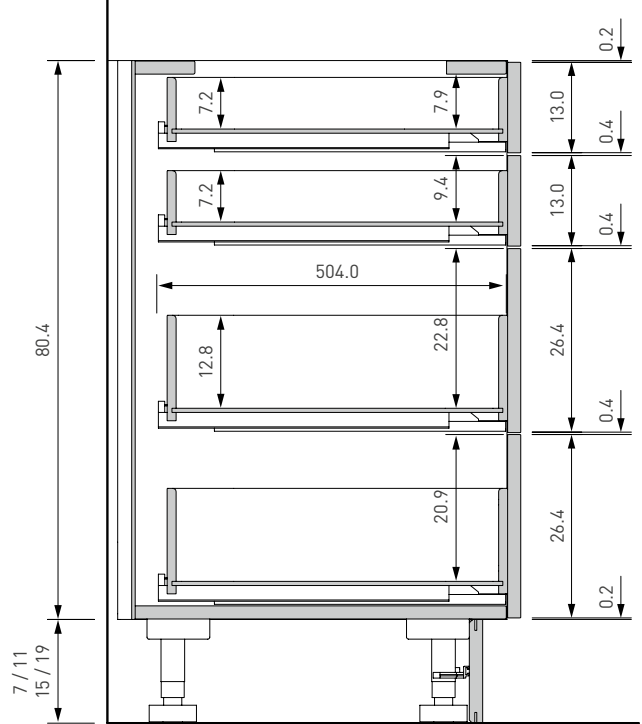

## WALKING IN THE FOREST

Real wood, used generously and felt with all the senses, is at the heart of these kitchens.

*planning notes*

front partition/cabinet element height: H 67.0 cm; H 80.4 cm

**example of front partition**

U\_80L2A2\_  
grid height: 13.4 cm  
front clearance 0.4 cm

Our symbol drawings are always dimensioned with front clearance.

bottom cabinet – element height 67.0 cm

bottom cabinet – element height 80.4 cm