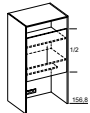

**A_103VS_
A_116VS_
A_130VS_
A_143VS_
A_156VS_**

60/80/90/100/120