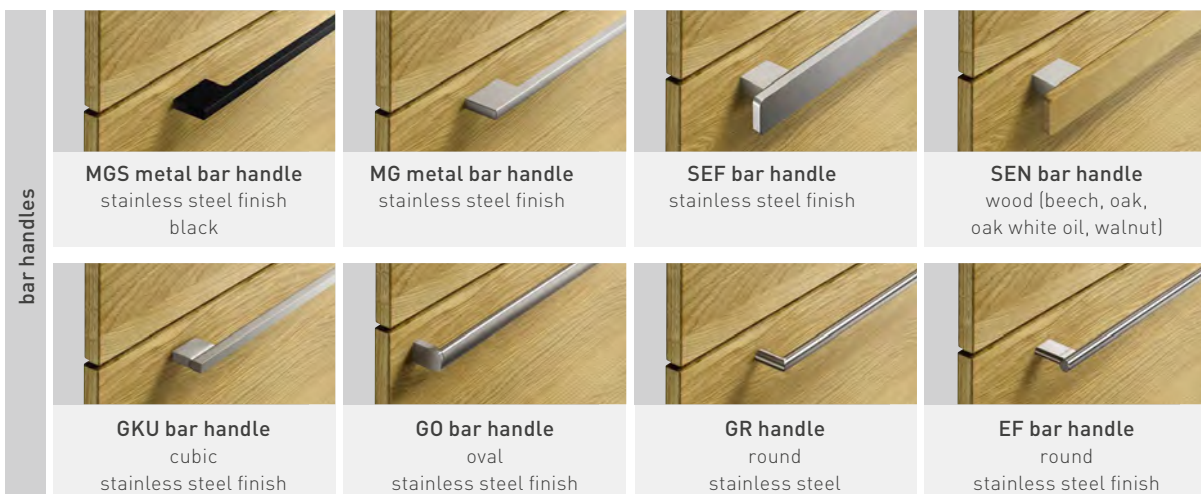

## ceramic

usage: fronts, worktops (this is just a selection of the surfaces available)

arctic white

phedra

cement

iron moss

basalt black

## handles