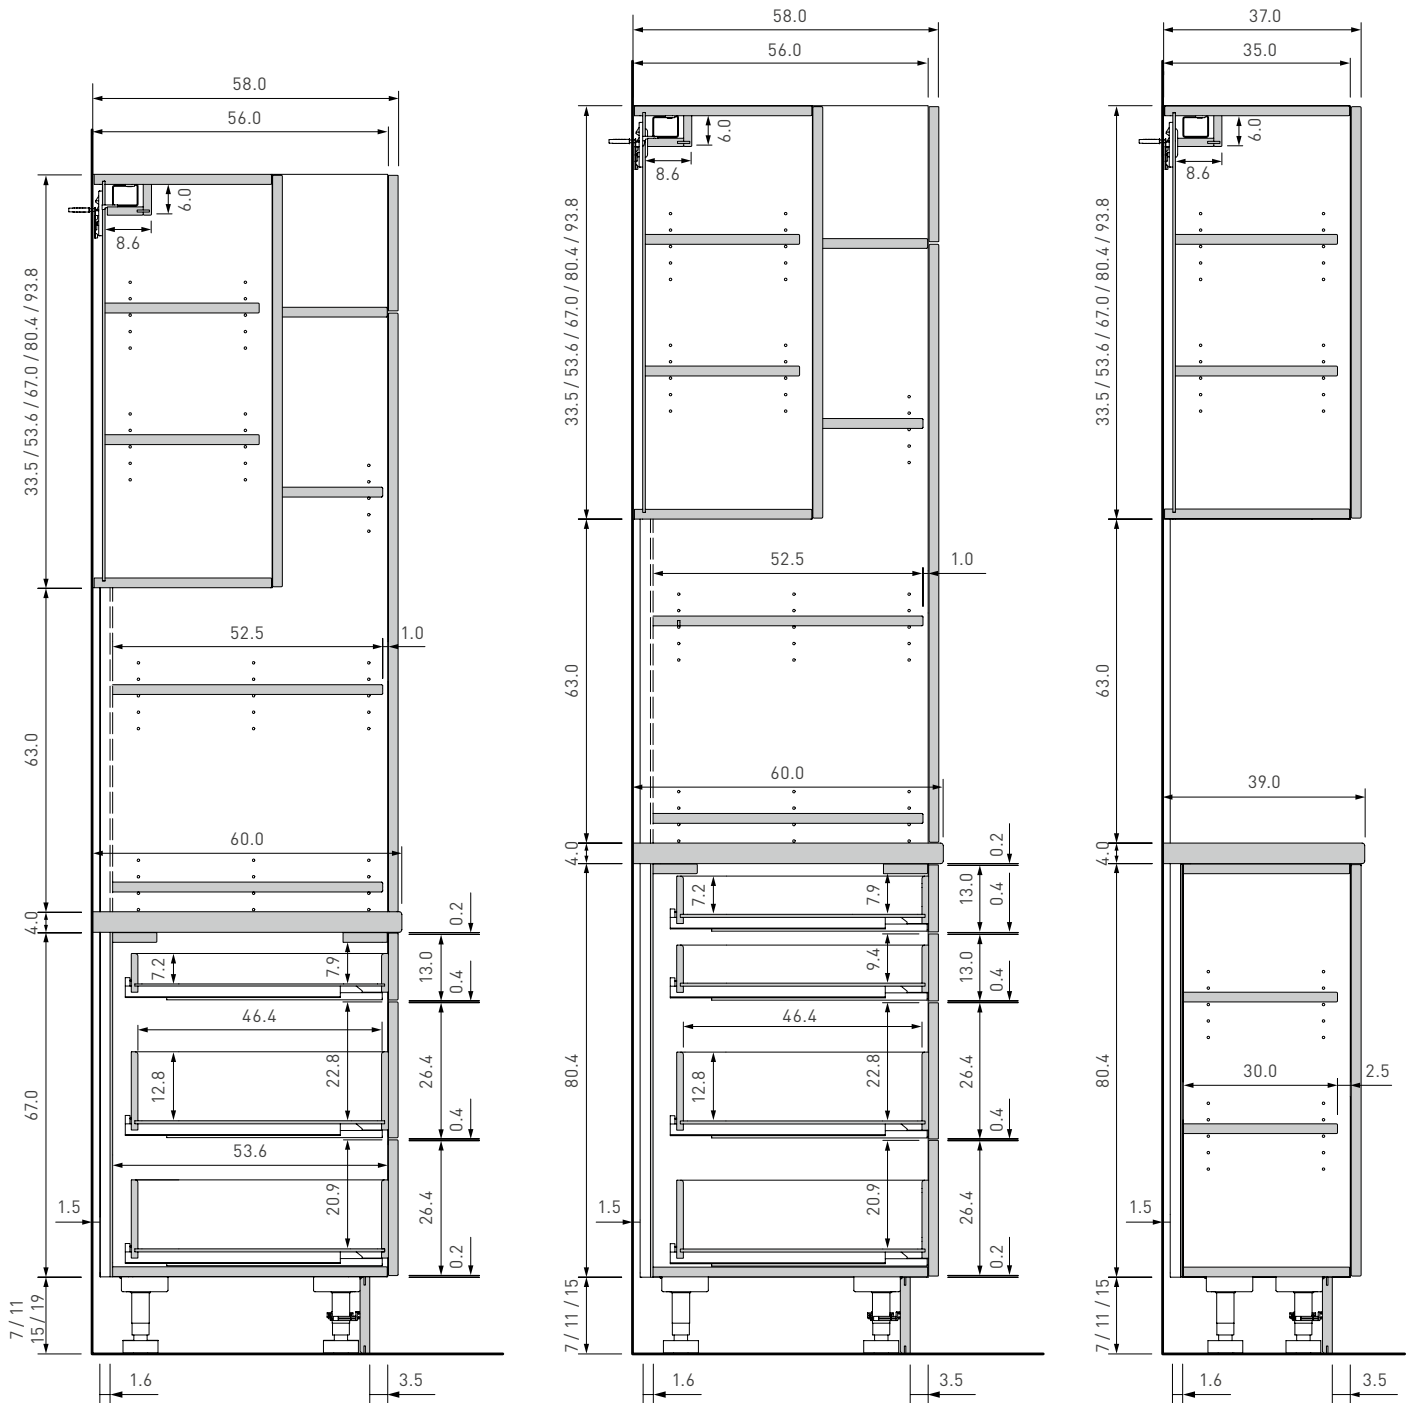

U\_80L2A2\_  
grid height: 13.4 cm  
front clearance 0.4 cm

Our symbol drawings are always dimensioned with front clearance.

bottom cabinet – element height 67.0 cm

bottom cabinet – element height 80.4 cm

# planning notes

overview of dimensions

base units linee | echt.zeit | loft | rondo

height: 67.0 cm

 30 UF3067	 15/20/30/40/45/50/60/80/90/100/120 U_67	 15/20/30/40/45/50/60/80/90/100/120 U_67T_	 15/20/30/40/45/50/60/80/90/100/120 U_67TG_	 30/40/45/50/60/80/90/100/120 U_67LT_
 30/40/45/50/60 U_67LAI_	 30/40/45/50/60 U_67AI_	 30/40/45/50/60/80/90/100/120 U_67LA2_	 30/40/45/50/60/80/90/100/120 U_67A2_	 30/40/45/50/60/80/90/100/120 U_67L3A_
 30/45/60 U_67TI3_	 15/20/30/40/45 U_67AR_	 15/20/30 U_67AP_	 15/20/30/40/45/50/60/80/90/100/120 U_67TB_	 30/45/60 U_67TI3_
 160/180/200/240 U_67ST_	 15/30 UR_67T_	 15/30 UR_67AR_	 30 UARE3067	 30 UARR3067
 60/80/90/100/120 UOR_67 UOR_67S UOR_67L UOR_67LS				