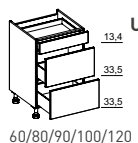

UK1_80LA2_

60/80/90/100/120