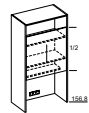

**A_1034VS_
A_1164VS_
A_1304VS_
A_1434VS_
A_1564VS_**

60/80/90/100/120