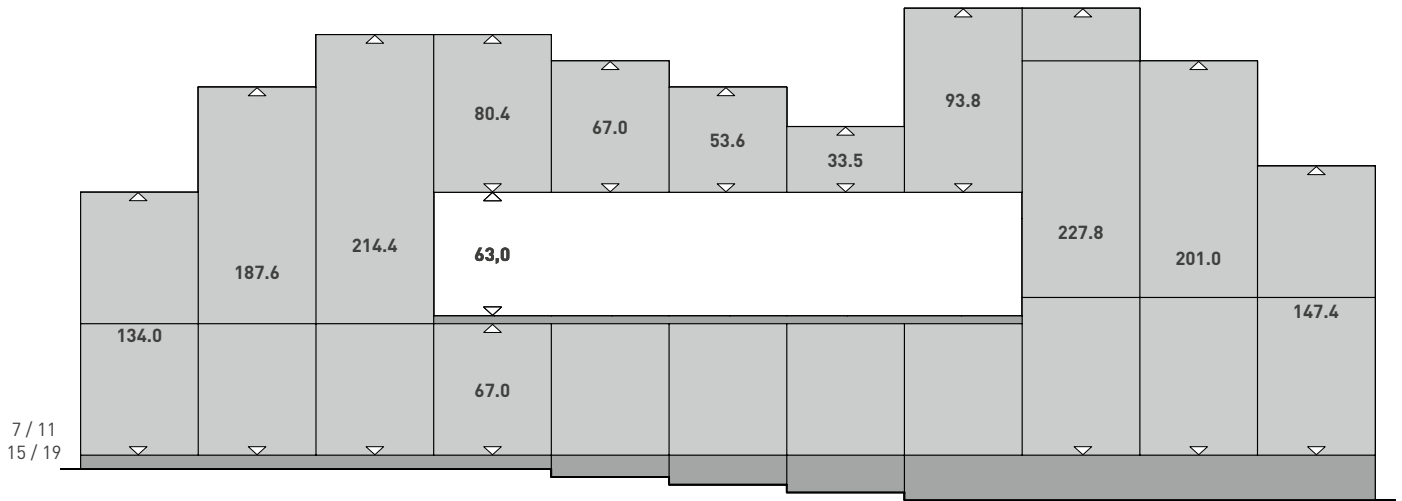

### A BITE AT THE MARKET

Kitchen models that provide an almost infinite scope for individualised planning in every size and style.

linee

cera line

linee

l1

## WALKING IN THE FOREST

Real wood, used generously and felt with all the senses, is at the heart of these kitchens.

*planning notes*

front partition/cabinet element height: H 67.0 cm; H 80.4 cm

**example of front partition**

U\_80L2A2\_  
grid height: 13.4 cm  
front clearance 0.4 cm

Our symbol drawings are always dimensioned with front clearance.

bottom cabinet – element height 67.0 cm

bottom cabinet – element height 80.4 cm

# planning notes

overview of dimensions

base units linee | echt.zeit | loft | rondo

height: 67.0 cm

 30 UF3067	 15/20/30/40/45/50/60/80/90/100/120 U_67	 15/20/30/40/45/50/60/80/90/100/120 U_67T_	 15/20/30/40/45/50/60/80/90/100/120 U_67TG_	 30/40/45/50/60/80/90/100/120 U_67LT_
 30/40/45/50/60 U_67LAI_	 30/40/45/50/60 U_67AI_	 30/40/45/50/60/80/90/100/120 U_67LA2_	 30/40/45/50/60/80/90/100/120 U_67A2_	 30/40/45/50/60/80/90/100/120 U_67L3A_
 30/45/60 U_67TI3_	 15/20/30/40/45 U_67AR_	 15/20/30 U_67AP_	 15/20/30/40/45/50/60/80/90/100/120 U_67TB_	 30/45/60 U_67TI3_
 160/180/200/240 U_67ST_	 15/30 UR_67T_	 15/30 UR_67AR_	 30 UARE3067	 30 UARR3067
 60/80/90/100/120 UOR_67 UOR_67S UOR_67L UOR_67LS				