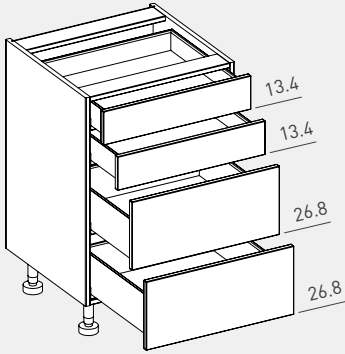

## WALKING IN THE FOREST

Real wood, used generously and felt with all the senses, is at the heart of these kitchens.

*planning notes*

front partition/cabinet element height: H 67.0 cm; H 80.4 cm

**example of front partition**

U\_80L2A2\_  
grid height: 13.4 cm  
front clearance 0.4 cm

Our symbol drawings are always dimensioned with front clearance.

bottom cabinet – element height 67.0 cm

bottom cabinet – element height 80.4 cm