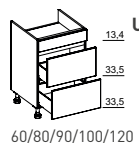

*base units* | linee | echt.zeit | loft | rondo

stove cabinets

UH6080L\_

60

UK1\_80LA2\_

60/80/90/100/120

UK1\_80L2A2\_

60/80/90/100/120