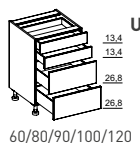

UK1_80LA2_

UK1_80L2A2_

60/80/90/100/120