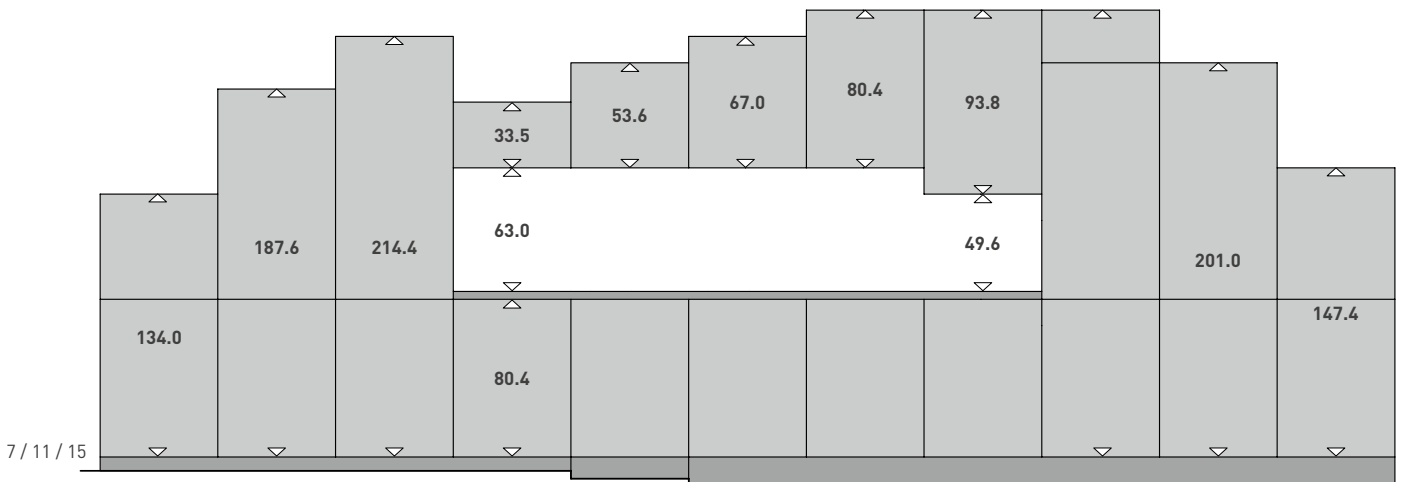

U\_80L2A2\_  
grid height: 13.4 cm  
front clearance 0.4 cm

Our symbol drawings are always dimensioned with front clearance.

bottom cabinet – element height 67.0 cm

bottom cabinet – element height 80.4 cm

# planning notes

overview of dimensions

base units linee | echt.zeit | loft | rondo

height: 67.0 cm

 30 UF3067	 15/20/30/40/45/50/60/80/90/100/120 U_67	 15/20/30/40/45/50/60/80/90/100/120 U_67T_	 15/20/30/40/45/50/60/80/90/100/120 U_67TG_	 30/40/45/50/60/80/90/100/120 U_67LT_
 30/40/45/50/60 U_67LAI_	 30/40/45/50/60 U_67AI_	 30/40/45/50/60/80/90/100/120 U_67LA2_	 30/40/45/50/60/80/90/100/120 U_67A2_	 30/40/45/50/60/80/90/100/120 U_67L3A_
 30/45/60 U_67TI3_	 15/20/30/40/45 U_67AR_	 15/20/30 U_67AP_	 15/20/30/40/45/50/60/80/90/100/120 U_67TB_	 30/45/60 U_67TI3_
 160/180/200/240 U_67ST_	 15/30 UR_67T_	 15/30 UR_67AR_	 30 UARE3067	 30 UARR3067
 60/80/90/100/120 UOR_67 UOR_67S UOR_67L UOR_67LS				