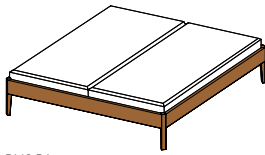

## light bed **NEW**

BLIG BA

BLIG KH

### light bed base | headboard slats horizontal

headboard with 3 horizontal slats

bed sides lamellar long listel

**types of wood:** beech heartwood, oak, walnut

#### dimensions of lying surface:

<b>h</b>	normal 43			
<b>w</b>	140	160	180	200
<b>l</b>	200	210		

All indicated widths and lengths can be combined.

**total width** = width of lying surface + 6,4 cm

**total length** = length of lying surface + 7,4 cm