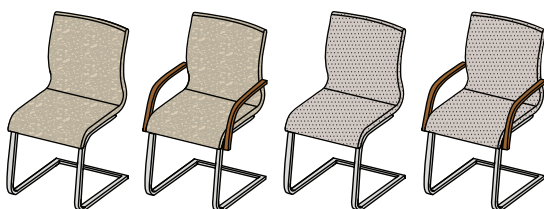

MFS 0A L | MFS MA L | MFS 0A S | MFS MA S

magnum cantilever chair leather or fabric

without armrest | with armrest

cover: leather or fabric

leather colours: L1 see p. 3

fabric colours: see p. 3

types of wood: alder, beech, oak, cherry, walnut, oak white oil

frame: steel glossy chrome-plated finish, matt bronze, stainless steel finish, matt black or palladium

dimensions: without armrest 93 × 47 × 62 cm (h × w × d);

with armrest 93 × 53 × 62 cm (h × w × d)

weight of chair: without armrest approx. 9.5 kg,

with armrest approx. 10.5 kg

armrest height: 64 cm

seat height: 49 cm