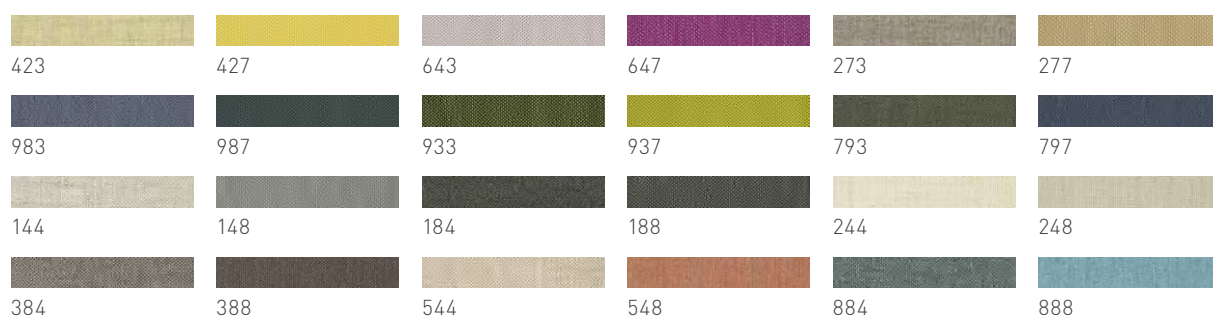

types of wood: beech heartwood, oak, cherry, walnut, oak white oil

dimensions: 82 x 48 x 53,5 cm (h x w x d)

weight of chair: approx. 7 kg

seat height: 48 cm

types of wood

Unless stated otherwise, all wooden surfaces are finished with pure natural oil.
A detailed list of the wood types available for this product can be found on page 1.

fabric colours Canvas

fabric colours Clara

yarn colour

two-tone leather: corresponds to darker tone

two-tone fabric or leather/fabric combination: corresponds to leather or fabric with the darker tone

colour patterns

*wild arrangement only available on fronts and table tops | **venetian oak is only available for fronts

*leather colours***leather colours L1**

					
polar white (71088)	white (71018)	sand (70232)	antique white (70230)	creme (70231)	pebble (72217)
					
curcuma (73250)	orange (75011)	red (70210)	bordeaux (70411)	apple (78181)	blue (41573)
					
blackberry (76086)	taupe (72218)	sludge brown (74153)	dark brown (74024)	chocolate-brown (70273)	black-brown (70272)
					
medium grey (41575)	anthracite (70241)	black (70240)			

leather colours L3 (only for the **s1** chair and **loft** cushion)

		
black (70001)	cognac (70003)	dark brown (70002)

natural leather colours L7

				
tartufo (77710)	umbra (77720)	brandy (77730)	brown (77740)	black (77750)