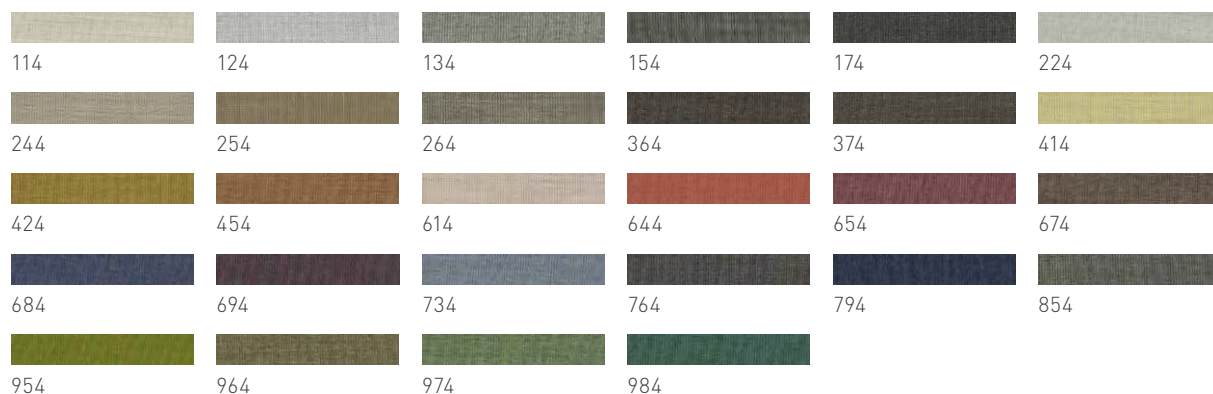

types of wood: beech heartwood, oak, cherry, walnut, oak white oil

dimensions: 82 x 48 x 53,5 cm (h x w x d)

weight of chair: approx. 7 kg

seat height: 48 cm

types of wood

Unless stated otherwise, all wooden surfaces are finished with pure natural oil.
A detailed list of the wood types available for this product can be found on page 1.

fabric colours Canvas

fabric colours Clara

yarn colour

two-tone leather: corresponds to darker tone

two-tone fabric or leather/fabric combination: corresponds to leather or fabric with the darker tone

colour patterns

*wild arrangement only available on fronts and table tops | **venetian oak is only available for fronts

*leather colours***leather colours L1**

					
polar white (71088)	white (71018)	sand (70232)	antique white (70230)	creme (70231)	pebble (72217)
					
curcuma (73250)	orange (75011)	red (70210)	bordeaux (70411)	apple (78181)	blue (41573)
					
blackberry (76086)	taupe (72218)	sludge brown (74153)	dark brown (74024)	chocolate-brown (70273)	black-brown (70272)
					
medium grey (41575)	anthracite (70241)	black (70240)			

leather colours L3 (only for the **s1** chair and **loft** cushion)

		
black (70001)	cognac (70003)	dark brown (70002)

natural leather colours L7

				
tartufo (77710)	umbra (77720)	brandy (77730)	brown (77740)	black (77750)