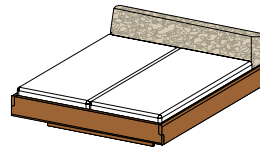

nox* beds

BNOX BA*

nox* bed base

types of wood: alder, beech, beech heartwood, oak, wild oak, cherry, walnut, wild walnut, oak white oil, wild oak white oil, swiss pine

dimensions of lying surface:

h	normal 39.5 comfort 47.5			
w	140	160	180	200
l	190	200	210	220

All indicated widths and lengths can be combined.

total width = width of lying surface + 7.8 cm

total length = length of lying surface + 7.8 cm

BNOX H*

nox* bed wooden headboard

types of wood: alder, beech, beech heartwood, oak, wild oak, cherry, walnut, wild walnut, oak white oil, wild oak white oil, swiss pine

dimensions of lying surface:

h	normal 39.5 comfort 47.5			
w	140	160	180	200
l	190	200	210	220

All indicated widths and lengths can be combined.

total width = width of lying surface + 7.8 cm

total length = length of lying surface + 7.8 cm

dimensions of lying surface:

h	normal 39.5 comfort 47.5			
w	140	160	180	200
l	190	200	210	220

All indicated widths and lengths can be combined.

total width = width of lying surface + 7.8 cm

total length = length of lying surface + 30.8 cm