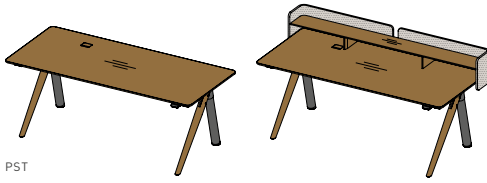

*pisa desk* **NEW**

PST

**pisa desk**

**pisa desk with top unit**

**types of wood:** alder, beech, beech heartwood, oak, wild oak, cherry, walnut, wild walnut, oak white oil, wild oak white oil  
wild wood version only available on table top

**features (optional):** drawer, media flip top, cable outlet, cable conduit, lighting (only for **pisa** with add-on)

**upholstery add-on:** leather or fabric

**leather colours:** L1 and L7 see material overview

**fabric colours:** see material overview

**position of features:** left, right or in the centre  
can be electrically adjusted to any height from 67–115 cm

<b>l</b>	120	140	160	180	200
<b>w</b>	80				

PC 436

PC 826

**pisa desk pedestal** **NEW**

with 3 drawers or with 1 regular and large drawer

**front:** solid wood, solid wood/leather

**handle:** soft-touch

**types of wood:** alder, beech, beech heartwood, oak, wild oak, venetian oak, cherry, walnut, wild walnut, oak white oil, wild oak white oil  
wild wood types and venetian oak only applicable on front