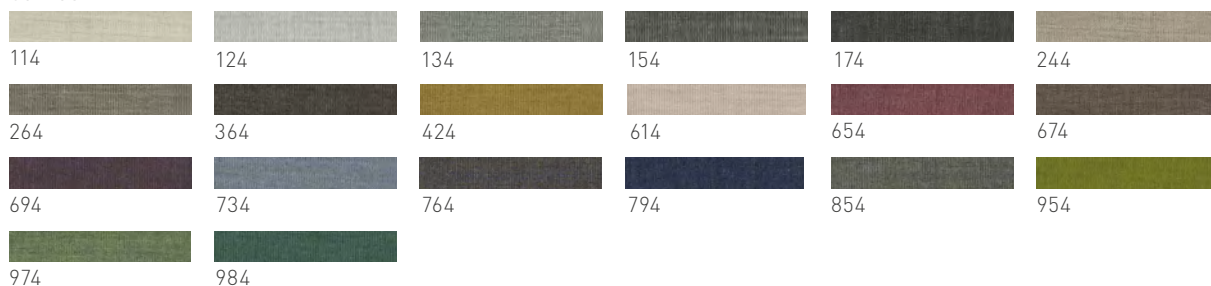

fabric colours

Ripley***

Canvas

Clara

Maple****

leather colours

leather L1

leather L3 (only for the s1 chair and loft cushion)

natural leather L7

yarn colour

two-tone leather: corresponds to darker tone; two-tone fabric or leather/fabric combination: corresponds to leather or fabric with the darker tone