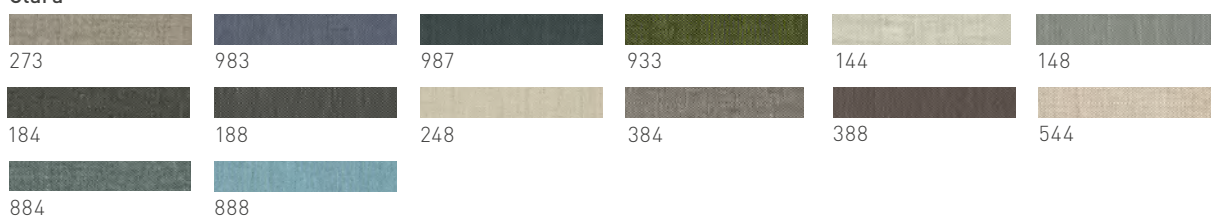

fabric colours

Ripley***

Canvas

Clara

Maple****

leather colours

leather L1

leather L3 (only for the s1 chair and loft cushion)

natural leather L7

yarn colour

two-tone leather: corresponds to darker tone; two-tone fabric or leather/fabric combination: corresponds to leather or fabric with the darker tone