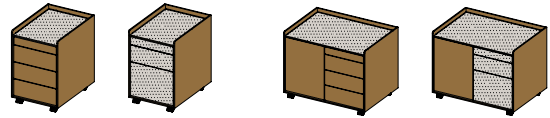

*pisa desk* **NEW**

PST

**pisa desk**

**pisa desk with top unit**

**types of wood:** alder, beech, beech heartwood, oak, wild oak, cherry, walnut, wild walnut, oak white oil, wild oak white oil  
wild wood version only available on table top

**features (optional):** drawer, media flip top, cable outlet, cable conduit, lighting (only for **pisa** with add-on)

**upholstery add-on:** leather or fabric

**leather colours:** L1 and L7 see material overview

**fabric colours:** see material overview

**position of features:** left, right or in the centre  
can be electrically adjusted to any height from 67–115 cm

<b>l</b>	120	140	160	180	200
<b>w</b>	80				

PC 436