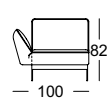

TECHNICAL DATA

ROLF BENZ 386 MERA

**ROLF
BENZ**

- Seat with metal inner frame and integrated rotary function
 - Nosag spring support
 - Seat made from polyurethane foam, constructed in layers of different thicknesses and firmnesses, matched to one another, and covered with polyester fleece
 - Backrest with metal inner frame and integrated adjustment function
 - Back in polyurethane foam, built up in coordinated layers, varying in height, and firmness
 - Cover quilted underneath with non-woven polyester
 - Base frame in metal, optionally with surface in
 - Frame metal optionally:
 - Fine-grain steel, powdercoated, matt :
 - Silver
 - RAL 9017 Traffic black
 - RAL 7022 Umbra grey
 - Steel high-gloss chrome
 - Seat height options 41 cm or 44 cm
 - Leg version with roller (only available with the L-SOB-BS and LC models)
- Metal frame, optionally:
- Fine-grain steel, powder-coated, matt:
 - Silver
 - RAL 9017 Traffic black
 - RAL 7022 Umbra grey
 - Marrone metallic
 - High-gloss chrome steel
- The roller is always black.

Seat heights available

! High-quality, casual upholstery that forms waves/leaves indentations that are typical of the material. All measurements are approximate.

**ROLF
BENZ**

Sofa

Sectional sofa*

Corner modular sofa element*

Sectional chair

Closing chair with armrest*

Corner unit

Closing chair with fixed footstool*

Longchair*

Upholstered bench

Flanged back cushion

Flanged back cushion mat

Low flanged back cushion

Low flanged upholstered cushion

Combination examples:

L-ASO-ES 386/175 le.
L--E-ASO-ES 386/192 ri.

L-ASO-ES 386/175 le.
ASS-PSZ 386//100 ri.

*These elements are only shown in the left version. They are also available in the right version.