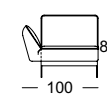

TECHNICAL DATA

ROLF BENZ 386 MERA

**ROLF
BENZ**

- Seat with metal inner frame and integrated rotary function
 - Nosag spring support
 - Seat made from polyurethane foam, constructed in layers of different thicknesses and firmnesses, matched to one another, and covered with polyester fleece
 - Backrest with metal inner frame and integrated adjustment function
 - Back in polyurethane foam, built up in coordinated layers, varying in height, and firmness
 - Cover quilted underneath with non-woven polyester
 - Base frame in metal, optionally with surface in
 - Frame metal optionally:
 - Fine-grain steel, powdercoated, matt :
 - Silver
 - RAL 9017 Traffic black
 - RAL 7022 Umbra grey
 - Steel high-gloss chrome
 - Seat height options 41 cm or 44 cm
 - Leg version with roller (only available with the L-SOB-BS and LC models)
- Metal frame, optionally:
- Fine-grain steel, powder-coated, matt:
 - Silver
 - RAL 9017 Traffic black
 - RAL 7022 Umbra grey
 - Marrone metallic
 - High-gloss chrome steel
- The roller is always black.

Seat heights available

! High-quality, casual upholstery that forms waves/leaves indentations that are typical of the material. All measurements are approximate.

**ROLF
BENZ**

Sofa

Sectional sofa*

Corner modular sofa element*

Sectional chair

Closing chair with armrest*

Corner unit

Closing chair with fixed footstool*

Longchair*

Upholstered bench

Flanged back cushion

Flanged back cushion mat