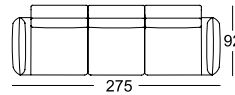

TECHNICAL DATA

ROLF BENZ 386 MERA

**ROLF
BENZ**

- Seat with metal inner frame and integrated rotary function
 - Nosag spring support
 - Seat made from polyurethane foam, constructed in layers of different thicknesses and firmnesses, matched to one another, and covered with polyester fleece
 - Backrest with metal inner frame and integrated adjustment function
 - Back in polyurethane foam, built up in coordinated layers, varying in height, and firmness
 - Cover quilted underneath with non-woven polyester
 - Base frame in metal, optionally with surface in
 - Frame metal optionally:
 - Fine-grain steel, powdercoated, matt :
 - Silver
 - RAL 9017 Traffic black
 - RAL 7022 Umbra grey
 - Steel high-gloss chrome
 - Seat height options 41 cm or 44 cm
 - Leg version with roller (only available with the L-SOB-BS and LC models)
- Metal frame, optionally:
- Fine-grain steel, powder-coated, matt:
 - Silver
 - RAL 9017 Traffic black
 - RAL 7022 Umbra grey
 - Marrone metallic
 - High-gloss chrome steel
- The roller is always black.

Seat heights available

! High-quality, casual upholstery that forms waves/leaves indentations that are typical of the material. All measurements are approximate.

**ROLF
BENZ**

Sofa

Sectional sofa*

Corner modular sofa element*