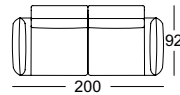

TECHNICAL DATA

ROLF BENZ 386 MERA

**ROLF
BENZ**

- Seat with metal inner frame and integrated rotary function
 - Nosag spring support
 - Seat made from polyurethane foam, constructed in layers of different thicknesses and firmnesses, matched to one another, and covered with polyester fleece
 - Backrest with metal inner frame and integrated adjustment function
 - Back in polyurethane foam, built up in coordinated layers, varying in height, and firmness
 - Cover quilted underneath with non-woven polyester
 - Base frame in metal, optionally with surface in
 - Frame metal optionally:
 - Fine-grain steel, powdercoated, matt :
 - Silver
 - RAL 9017 Traffic black
 - RAL 7022 Umbra grey
 - Steel high-gloss chrome
 - Seat height options 41 cm or 44 cm
 - Leg version with roller (only available with the L-SOB-BS and LC models)
- Metal frame, optionally:
- Fine-grain steel, powder-coated, matt:
 - Silver
 - RAL 9017 Traffic black
 - RAL 7022 Umbra grey
 - Marrone metallic
 - High-gloss chrome steel
- The roller is always black.

Seat heights available

! High-quality, casual upholstery that forms waves/leaves indentations that are typical of the material. All measurements are approximate.

**ROLF
BENZ**

Sofa

Sectional sofa*

Corner modular sofa element*