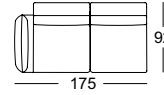

TECHNICAL DATA

ROLF BENZ 386 MERA

**ROLF
BENZ**

- Seat with metal inner frame and integrated rotary function
 - Nosag spring support
 - Seat made from polyurethane foam, constructed in layers of different thicknesses and firmnesses, matched to one another, and covered with polyester fleece
 - Backrest with metal inner frame and integrated adjustment function
 - Back in polyurethane foam, built up in coordinated layers, varying in height, and firmness
 - Cover quilted underneath with non-woven polyester
 - Base frame in metal, optionally with surface in
 - Frame metal optionally:
 - Fine-grain steel, powdercoated, matt :
 - Silver
 - RAL 9017 Traffic black
 - RAL 7022 Umbra grey
 - Steel high-gloss chrome
 - Seat height options 41 cm or 44 cm
 - Leg version with roller (only available with the L-SOB-BS and LC models)
- Metal frame, optionally:
- Fine-grain steel, powder-coated, matt:
 - Silver
 - RAL 9017 Traffic black
 - RAL 7022 Umbra grey
 - Marrone metallic
 - High-gloss chrome steel
- The roller is always black.

Seat heights available

! High-quality, casual upholstery that forms waves/leaves indentations that are typical of the material. All measurements are approximate.

**ROLF
BENZ**

Sofa

Sectional sofa*

Corner modular sofa element*