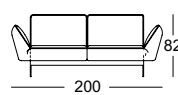

TECHNICAL DATA

ROLF BENZ 386 MERA

**ROLF
BENZ**

- Seat with metal inner frame and integrated rotary function
 - Nosag spring support
 - Seat made from polyurethane foam, constructed in layers of different thicknesses and firmnesses, matched to one another, and covered with polyester fleece
 - Backrest with metal inner frame and integrated adjustment function
 - Back in polyurethane foam, built up in coordinated layers, varying in height, and firmness
 - Cover quilted underneath with non-woven polyester
 - Base frame in metal, optionally with surface in
 - Frame metal optionally:
 - Fine-grain steel, powdercoated, matt :
 - Silver
 - RAL 9017 Traffic black
 - RAL 7022 Umbra grey
 - Steel high-gloss chrome
 - Seat height options 41 cm or 44 cm
 - Leg version with roller (only available with the L-SOB-BS and LC models)
- Metal frame, optionally:
- Fine-grain steel, powder-coated, matt:
 - Silver
 - RAL 9017 Traffic black
 - RAL 7022 Umbra grey
 - Marrone metallic
 - High-gloss chrome steel
- The roller is always black.

Seat heights available

! High-quality, casual upholstery that forms waves/leaves indentations that are typical of the material. All measurements are approximate.

**ROLF
BENZ**

Sofa

Sectional sofa*

Corner modular sofa element*

Sectional chair

Closing chair with armrest*

Corner unit

Closing chair with fixed footstool*

Longchair*

Upholstered bench

Flanged back cushion

Flanged back cushion mat