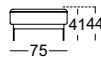

Sectional chair

Closing chair with armrest*

Corner unit

Closing chair with fixed footstool*

Longchair*

Upholstered bench

Flanged back cushion

Flanged back cushion mat

Low flanged back cushion

Low flanged upholstered cushion

Combination examples:

L-ASO-ES 386/175 le.
L--E-ASO-ES 386/192 ri.

L-ASO-ES 386/175 le.
ASS-PSZ 386//100 ri.

*These elements are only shown in the left version. They are also available in the right version.