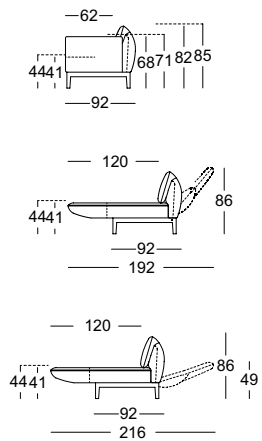

TECHNICAL DATA

ROLF BENZ 386 MERA

**ROLF
BENZ**

- Seat with metal inner frame and integrated rotary function
 - Nosag spring support
 - Seat made from polyurethane foam, constructed in layers of different thicknesses and firmnesses, matched to one another, and covered with polyester fleece
 - Backrest with metal inner frame and integrated adjustment function
 - Back in polyurethane foam, built up in coordinated layers, varying in height, and firmness
 - Cover quilted underneath with non-woven polyester
 - Base frame in metal, optionally with surface in
 - Frame metal optionally:
 - Fine-grain steel, powdercoated, matt :
 - Silver
 - RAL 9017 Traffic black
 - RAL 7022 Umbra grey
 - Steel high-gloss chrome
 - Seat height options 41 cm or 44 cm
 - Leg version with roller (only available with the L-SOB-BS and LC models)
- Metal frame, optionally:
- Fine-grain steel, powder-coated, matt:
 - Silver
 - RAL 9017 Traffic black
 - RAL 7022 Umbra grey
 - Marrone metallic
 - High-gloss chrome steel
- The roller is always black.

Seat heights available

! High-quality, casual upholstery that forms waves/leaves indentations that are typical of the material. All measurements are approximate.

**ROLF
BENZ**

Sofa

Sectional sofa*

Corner modular sofa element*