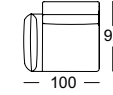

TECHNICAL DATA

ROLF BENZ 386 MERA

**ROLF
BENZ**

- Seat with metal inner frame and integrated rotary function
 - Nosag spring support
 - Seat made from polyurethane foam, constructed in layers of different thicknesses and firmnesses, matched to one another, and covered with polyester fleece
 - Backrest with metal inner frame and integrated adjustment function
 - Back in polyurethane foam, built up in coordinated layers, varying in height, and firmness
 - Cover quilted underneath with non-woven polyester
 - Base frame in metal, optionally with surface in
 - Frame metal optionally:
 - Fine-grain steel, powdercoated, matt :
 - Silver
 - RAL 9017 Traffic black
 - RAL 7022 Umbra grey
 - Steel high-gloss chrome
 - Seat height options 41 cm or 44 cm
 - Leg version with roller (only available with the L-SOB-BS and LC models)
- Metal frame, optionally:
- Fine-grain steel, powder-coated, matt:
 - Silver
 - RAL 9017 Traffic black
 - RAL 7022 Umbra grey
 - Marrone metallic
 - High-gloss chrome steel
- The roller is always black.

Seat heights available

! High-quality, casual upholstery that forms waves/leaves indentations that are typical of the material. All measurements are approximate.

**ROLF
BENZ**

Sofa

Sectional sofa*

Corner modular sofa element*