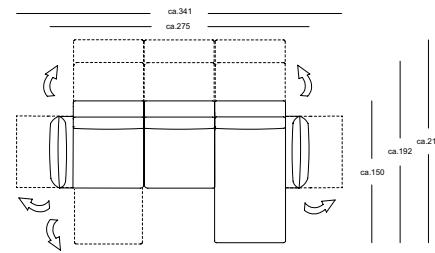

TECHNICAL DATA

ROLF BENZ 386 MERA

**ROLF
BENZ**

- Seat with metal inner frame and integrated rotary function
 - Nosag spring support
 - Seat made from polyurethane foam, constructed in layers of different thicknesses and firmnesses, matched to one another, and covered with polyester fleece
 - Backrest with metal inner frame and integrated adjustment function
 - Back in polyurethane foam, built up in coordinated layers, varying in height, and firmness
 - Cover quilted underneath with non-woven polyester
 - Base frame in metal, optionally with surface in
 - Frame metal optionally:
 - Fine-grain steel, powdercoated, matt :
 - Silver
 - RAL 9017 Traffic black
 - RAL 7022 Umbra grey
 - Steel high-gloss chrome
 - Seat height options 41 cm or 44 cm
 - Leg version with roller (only available with the L-SOB-BS and LC models)
- Metal frame, optionally:
- Fine-grain steel, powder-coated, matt:
 - Silver
 - RAL 9017 Traffic black
 - RAL 7022 Umbra grey
 - Marrone metallic
 - High-gloss chrome steel
- The roller is always black.

Low flanged back cushion

Low flanged upholstered cushion

Combination examples:

L-ASO-ES 386/175 le.
L--E-ASO-ES 386/192 ri.

L-ASO-ES 386/175 le.
ASS-PSZ 386//100 ri.

*These elements are only shown in the left version. They are also available in the right version.