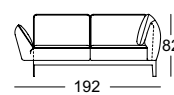

TECHNICAL DATA

ROLF BENZ 386 MERA

**ROLF
BENZ**

- Seat with metal inner frame and integrated rotary function
 - Nosag spring support
 - Seat made from polyurethane foam, constructed in layers of different thicknesses and firmnesses, matched to one another, and covered with polyester fleece
 - Backrest with metal inner frame and integrated adjustment function
 - Back in polyurethane foam, built up in coordinated layers, varying in height, and firmness
 - Cover quilted underneath with non-woven polyester
 - Base frame in metal, optionally with surface in
 - Frame metal optionally:
 - Fine-grain steel, powdercoated, matt :
 - Silver
 - RAL 9017 Traffic black
 - RAL 7022 Umbra grey
 - Steel high-gloss chrome
 - Seat height options 41 cm or 44 cm
 - Leg version with roller (only available with the L-SOB-BS and LC models)
- Metal frame, optionally:
- Fine-grain steel, powder-coated, matt:
 - Silver
 - RAL 9017 Traffic black
 - RAL 7022 Umbra grey
 - Marrone metallic
 - High-gloss chrome steel
- The roller is always black.

Seat heights available

! High-quality, casual upholstery that forms waves/leaves indentations that are typical of the material. All measurements are approximate.

**ROLF
BENZ**

Sofa

Sectional sofa*

Corner modular sofa element*

Sectional chair

Closing chair with armrest*

Corner unit

Closing chair with fixed footstool*

Longchair*

Upholstered bench

Flanged back cushion

Flanged back cushion mat