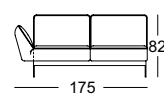

TECHNICAL DATA

ROLF BENZ 386 MERA

**ROLF
BENZ**

- Seat with metal inner frame and integrated rotary function
 - Nosag spring support
 - Seat made from polyurethane foam, constructed in layers of different thicknesses and firmnesses, matched to one another, and covered with polyester fleece
 - Backrest with metal inner frame and integrated adjustment function
 - Back in polyurethane foam, built up in coordinated layers, varying in height, and firmness
 - Cover quilted underneath with non-woven polyester
 - Base frame in metal, optionally with surface in
 - Frame metal optionally:
 - Fine-grain steel, powdercoated, matt :
 - Silver
 - RAL 9017 Traffic black
 - RAL 7022 Umbra grey
 - Steel high-gloss chrome
 - Seat height options 41 cm or 44 cm
 - Leg version with roller (only available with the L-SOB-BS and LC models)
- Metal frame, optionally:
- Fine-grain steel, powder-coated, matt:
 - Silver
 - RAL 9017 Traffic black
 - RAL 7022 Umbra grey
 - Marrone metallic
 - High-gloss chrome steel
- The roller is always black.

Seat heights available

! High-quality, casual upholstery that forms waves/leaves indentations that are typical of the material. All measurements are approximate.

**ROLF
BENZ**

Sofa

Sectional sofa*

Corner modular sofa element*