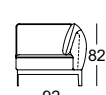

TECHNICAL DATA

ROLF BENZ 386 MERA

**ROLF
BENZ**

- Seat with metal inner frame and integrated rotary function
 - Nosag spring support
 - Seat made from polyurethane foam, constructed in layers of different thicknesses and firmnesses, matched to one another, and covered with polyester fleece
 - Backrest with metal inner frame and integrated adjustment function
 - Back in polyurethane foam, built up in coordinated layers, varying in height, and firmness
 - Cover quilted underneath with non-woven polyester
 - Base frame in metal, optionally with surface in
 - Frame metal optionally:
 - Fine-grain steel, powdercoated, matt :
 - Silver
 - RAL 9017 Traffic black
 - RAL 7022 Umbra grey
 - Steel high-gloss chrome
 - Seat height options 41 cm or 44 cm
 - Leg version with roller (only available with the L-SOB-BS and LC models)
- Metal frame, optionally:
- Fine-grain steel, powder-coated, matt:
 - Silver
 - RAL 9017 Traffic black
 - RAL 7022 Umbra grey
 - Marrone metallic
 - High-gloss chrome steel
- The roller is always black.

Seat heights available

! High-quality, casual upholstery that forms waves/leaves indentations that are typical of the material. All measurements are approximate.

**ROLF
BENZ**

Sofa

Sectional sofa*

Corner modular sofa element*

Sectional chair

Closing chair with armrest*

Corner unit

Closing chair with fixed footstool*

Longchair*

Upholstered bench

Flanged back cushion

Flanged back cushion mat