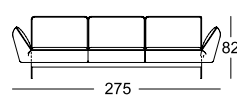

TECHNICAL DATA

ROLF BENZ 386 MERA

**ROLF
BENZ**

- Seat with metal inner frame and integrated rotary function
 - Nosag spring support
 - Seat made from polyurethane foam, constructed in layers of different thicknesses and firmnesses, matched to one another, and covered with polyester fleece
 - Backrest with metal inner frame and integrated adjustment function
 - Back in polyurethane foam, built up in coordinated layers, varying in height, and firmness
 - Cover quilted underneath with non-woven polyester
 - Base frame in metal, optionally with surface in
 - Frame metal optionally:
 - Fine-grain steel, powdercoated, matt :
 - Silver
 - RAL 9017 Traffic black
 - RAL 7022 Umbra grey
 - Steel high-gloss chrome
 - Seat height options 41 cm or 44 cm
 - Leg version with roller (only available with the L-SOB-BS and LC models)
- Metal frame, optionally:
- Fine-grain steel, powder-coated, matt:
 - Silver
 - RAL 9017 Traffic black
 - RAL 7022 Umbra grey
 - Marrone metallic
 - High-gloss chrome steel
- The roller is always black.

Seat heights available

! High-quality, casual upholstery that forms waves/leaves indentations that are typical of the material. All measurements are approximate.

**ROLF
BENZ**

Sofa

Sectional sofa*

Corner modular sofa element*

Sectional chair

Closing chair with armrest*

Corner unit

Closing chair with fixed footstool*

Longchair*

Upholstered bench

Flanged back cushion

Flanged back cushion mat