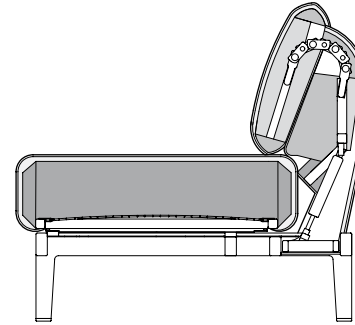

TECHNICAL DATA

ROLF BENZ 386 MERA

**ROLF
BENZ**

- Seat with metal inner frame and integrated rotary function
 - Nosag spring support
 - Seat made from polyurethane foam, constructed in layers of different thicknesses and firmnesses, matched to one another, and covered with polyester fleece
 - Backrest with metal inner frame and integrated adjustment function
 - Back in polyurethane foam, built up in coordinated layers, varying in height, and firmness
 - Cover quilted underneath with non-woven polyester
 - Base frame in metal, optionally with surface in
 - Frame metal optionally:
 - Fine-grain steel, powdercoated, matt :
 - Silver
 - RAL 9017 Traffic black
 - RAL 7022 Umbra grey
 - Steel high-gloss chrome
 - Seat height options 41 cm or 44 cm
 - Leg version with roller (only available with the L-SOB-BS and LC models)
- Metal frame, optionally:
- Fine-grain steel, powder-coated, matt:
 - Silver
 - RAL 9017 Traffic black
 - RAL 7022 Umbra grey
 - Marrone metallic
 - High-gloss chrome steel
- The roller is always black.

Seat heights available

! High-quality, casual upholstery that forms waves/leaves indentations that are typical of the material. All measurements are approximate.

**ROLF
BENZ**

Sofa

Sectional sofa*

Corner modular sofa element*

Sectional chair

Closing chair with armrest*

Corner unit

Closing chair with fixed footstool*

Longchair*

Upholstered bench

Flanged back cushion

Flanged back cushion mat