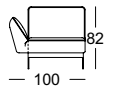

Corner modular sofa element*

Sectional chair

Closing chair with armrest*

Corner unit

Closing chair with fixed footstool*