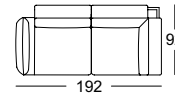

TECHNICAL DATA

ROLF BENZ 386 MERA

**ROLF
BENZ**

- Seat with metal inner frame and integrated rotary function
 - Nosag spring support
 - Seat made from polyurethane foam, constructed in layers of different thicknesses and firmnesses, matched to one another, and covered with polyester fleece
 - Backrest with metal inner frame and integrated adjustment function
 - Back in polyurethane foam, built up in coordinated layers, varying in height, and firmness
 - Cover quilted underneath with non-woven polyester
 - Base frame in metal, optionally with surface in
 - Frame metal optionally:
 - Fine-grain steel, powdercoated, matt :
 - Silver
 - RAL 9017 Traffic black
 - RAL 7022 Umbra grey
 - Steel high-gloss chrome
 - Seat height options 41 cm or 44 cm
 - Leg version with roller (only available with the L-SOB-BS and LC models)
- Metal frame, optionally:
- Fine-grain steel, powder-coated, matt:
 - Silver
 - RAL 9017 Traffic black
 - RAL 7022 Umbra grey
 - Marrone metallic
 - High-gloss chrome steel
- The roller is always black.

Seat heights available

! High-quality, casual upholstery that forms waves/leaves indentations that are typical of the material. All measurements are approximate.

**ROLF
BENZ**

Sofa

Sectional sofa*

Corner modular sofa element*