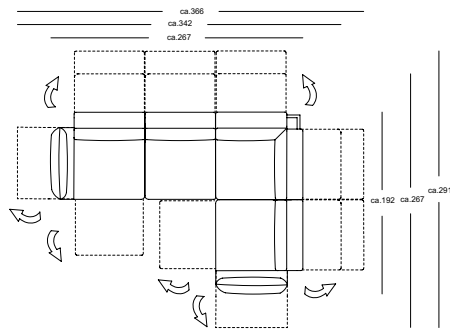

Combination examples:

L-ASO-ES 386/175 le.
L--E-ASO-ES 386/192 ri.