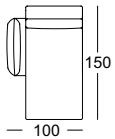

Corner modular sofa element*

Sectional chair

Closing chair with armrest*

Corner unit

Closing chair with fixed footstool*