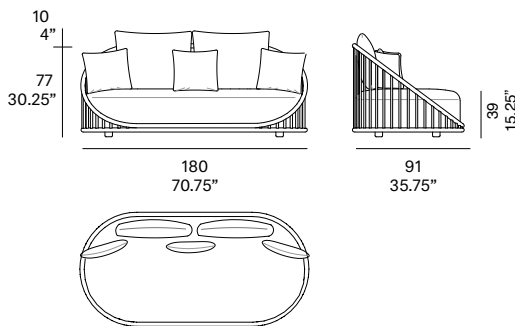

indoor

Cask Loveseat / sofá 2 plazas

NORM Architects, 2021

T092 B

Loveseat with structure made of peeled and tinted natural rattan of 34 mm/1.34" diameter. Backrest manufactured in peeled and tinted natural rattan of 20 mm/0.79" diameter. Finished with a three step water-based coating (dye, base coat and top coat) highly resistant to solar radiation thanks to UV filters. Possibility of customization through a wide variety of high performance technical fabrics. Protective caps with removable plastic-felt inserts. 3 loose cushions 45x45 cm/17.75"x 17.75" included.

Shipment details

Qty	1 sofa (1 box)
Volume	1,44 m ³ / 50.9 ft ³
Gross weight	54 kg / 119 lb
Net weight	46 kg / 101.4 lb
Box dimensions (approx.)	185 x 97 x 80 cm 72.75" x 38.25" x 31.5"
Item dimensions (width x depth x height)	180 x 91 x 77 cm 70.75" x 35.75" x 30.25"
COM (1, 40 - 1,50 m / 54"-59")	cushions: 6 m / 6.6 yd loose cushions: 1,5 m / 1.6 yd