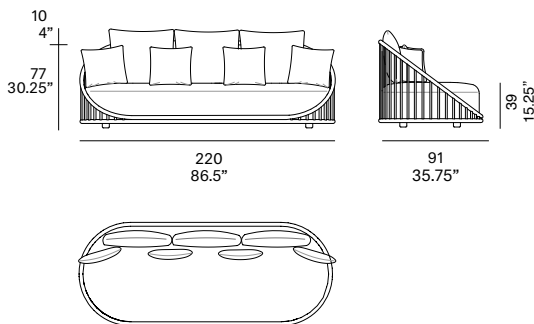

indoor

Cask Sofa / sofá 3 plazas

NORM Architects, 2021

T093 B

Sofa with structure made of peeled and tinted natural rattan of 34 mm/1.34" diameter. Backrest manufactured in peeled and tinted natural rattan of 20 mm/0.79" diameter. Finished with a three step water-based coating (dye, base coat and top coat) highly resistant to solar radiation thanks to UV filters. Possibility of customization through a wide variety of high performance technical fabrics. Protective caps with removable plastic-felt inserts. 4 loose cushions 45x45 cm/17.75"x 17.75" included.

Shipment details

Qty	1 sofa (1 box)
Volume	1,75 m ³ / 61.8 ft ³
Gross weight	66 kg / 145.5 lb
Net weight	55,5 kg / 122.4 lb
Box dimensions (approx.)	225 x 97 x 80 cm 88.5" x 38.25" x 31.5"
Item dimensions (width x depth x height)	220 x 91 x 77 cm 86.5" x 35.75" x 30.25"
COM (1, 40 - 1,50 m / 54"-59")	cushions: 7 m / 7.6 yd loose cushions: 2 m / 2.2 yd