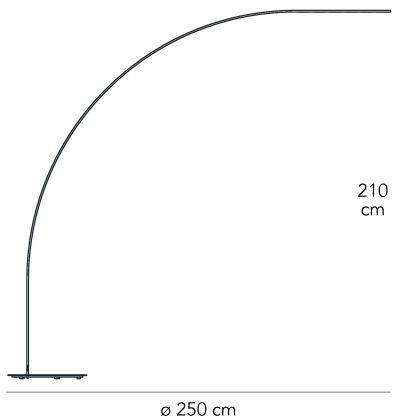

MADE IN

IT

MATERIAL DESCRIPTION

metal

ALIMENTATION CABLE

Black

COLOR DESCRIPTION SKU

white

DIMMER

Dimmer included

GROUP TENSION

Integrated Led

CERTIFICATIONS

ENERGY CLASS

F

COLOR

LIGHT SOURCE

LED 170x18W (2300K, CRI>85, 1105Lm)

SKU

F414330200BIWL