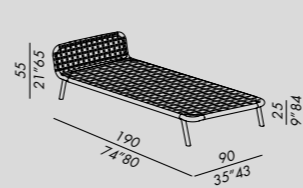

lettino - lounge bed UNO

intreccio - weave CHECKED

intreccio - weave COMB

lettino - lounge bed DUE

intreccio - weave CHECKED

104, 105

alluminio . aluminium

chalk petrol elephant black iroko