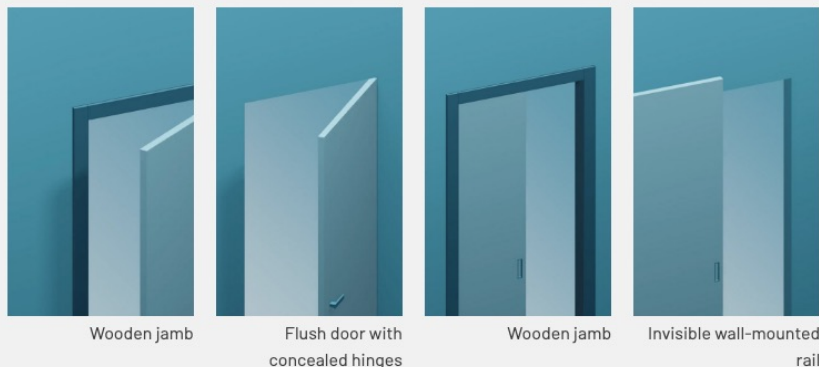

AND

The wooden door with an evergreen design.

Type

Sliding, Flush hinged, Pocket door, Hinged door and frame

Designed By

CRS ALBED

And is a lacquered wooden hinged door, the design of which is simply evergreen. The And door panel is flush with the jamb finishing lists, making it Albed's reinterpretation of a classic. The And door can be with a pull or push opening. It is available with a classical wood frame in both the hinged and pocket version, or without a frame in the flush-hinged or sliding version. It can be fitted with a magnetic lock.

Technical details

Type

Sliding

Flush hinged

Pocket door

Hinged door and frame

Combinable jambs

Handles