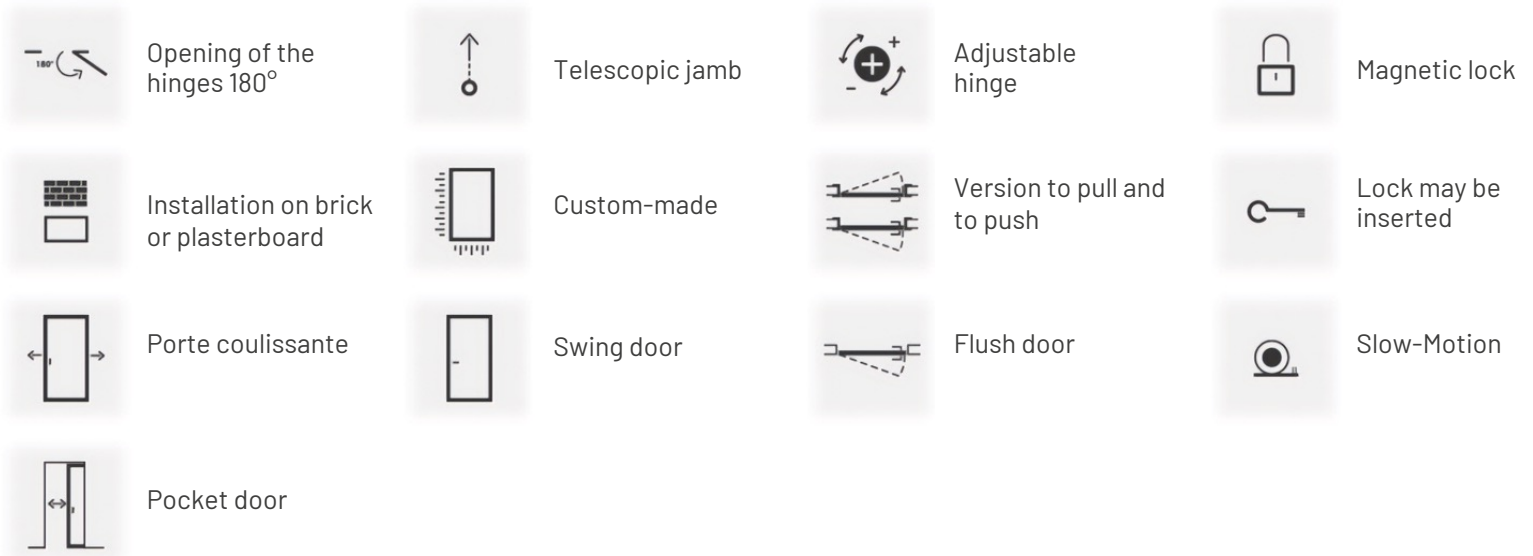

AND

The wooden door with an evergreen design.

Type

Sliding, Flush hinged, Pocket door, Hinged door and frame

Designed By

CRS ALBED

And is a lacquered wooden hinged door, the design of which is simply evergreen. The And door panel is flush with the jamb finishing lists, making it Albed's reinterpretation of a classic. The And door can be with a pull or push opening. It is available with a classical wood frame in both the hinged and pocket version, or without a frame in the flush-hinged or sliding version. It can be fitted with a magnetic lock.

Technical details

Type

Sliding

Flush hinged

Pocket door

Hinged door and frame

Combinable jambs

Handles