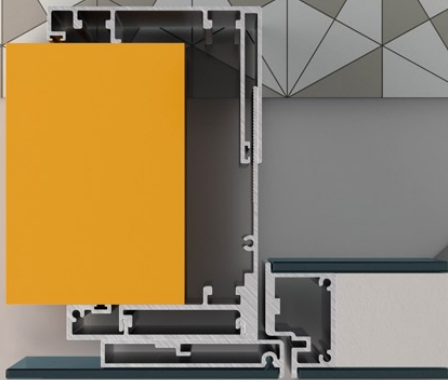

BOISÈ

The door becomes boiserie
(paneling patterns).

Type

Flush-effect hinged door

Designed By

Bettazzi + Percoco architetti

Boisè is an explicit abbreviation of boiserie, and refers to a design to create a light weight, flexible system for flush effect doors, which can fit in perfectly with a boiserie system.

Technical details

-  Telescopic jamb
-  Adjustable hinge
-  Jams in aluminum
-  Magnetic lock
-  Custom-made
-  Lock may be inserted
-  Swing door

Type

Flush-effect hinged door

Combinable jambs

Pivoting flush door effect

Handles

Fuji (ex AC-120)

Teide (ex AC-220)

Etna (ex AC-350)

Vulcano (ex AC-450)

Vesuvio (ex AC-550)

Vesuvio (ex AC-555)