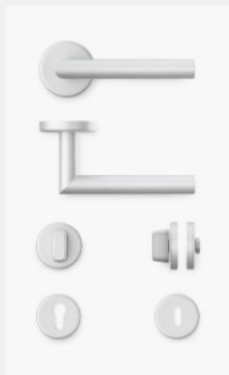

BOISÈ

The door becomes boiserie
(paneling patterns).

Type

Flush-effect hinged door

Designed By

Bettazzi + Percoco architetti

Boisè is an explicit abbreviation of boiserie, and refers to a design to create a light weight, flexible system for flush effect doors, which can fit in perfectly with a boiserie system.

Technical details

-  Telescopic jamb
-  Adjustable hinge
-  Jams in aluminum
-  Magnetic lock
-  Custom-made
-  Lock may be inserted
-  Swing door

Type

Flush-effect hinged door

Combinable jambs

Pivoting flush door effect

Handles

Fuji (ex AC-120)

Teide (ex AC-220)

Etna (ex AC-350)

Vulcano (ex AC-450)

Vesuvio (ex AC-550)

Vesuvio (ex AC-555)