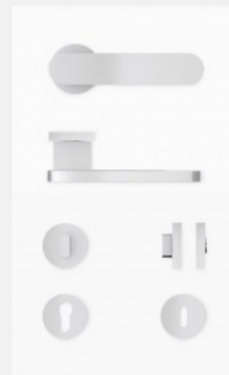

BOISÈ

The door becomes boiserie
(paneling patterns).

Type

Flush-effect hinged door

Designed By

Bettazzi + Percoco architetti

Boisè is an explicit abbreviation of boiserie, and refers to a design to create a light weight, flexible system for flush effect doors, which can fit in perfectly with a boiserie system.

Technical details

-  Telescopic jamb
-  Adjustable hinge
-  Jams in aluminum
-  Magnetic lock
-  Custom-made
-  Lock may be inserted
-  Swing door

Type

Flush-effect hinged door

Combinable jambs

Pivoting flush door effect

Handles

Fuji (ex AC-120)

Teide (ex AC-220)

Etna (ex AC-350)

Vulcano (ex AC-450)

Vesuvio (ex AC-550)

Vesuvio (ex AC-555)