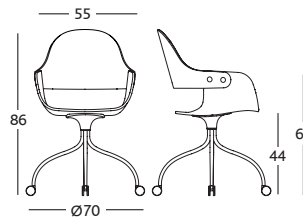

### DIMENSIONS and WEIGHTS:

Chair: 54,7 x 52,3 x h. 78,4 cm (4.8kg).

Walnut / Ash stained (oak or black)  
Nogal / Fresno teñido (roble o negro)

**SHOWTIME NUDE  
WHEELS / RUEDAS**

Natural ash  
Fresno natural

Walnut / Ash stained black  
Nogal / Fresno teñido negro

\* Upholstered seat height will be 45cm and arm height in case of additional arms will be 67cm