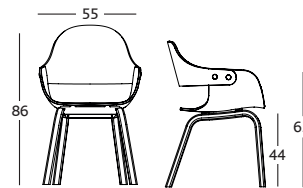

SHOWTIME NUDE
WOODEN LEGS / PATAS MADERA

Natural ash
Fresno natural

Walnut / Ash stained black
Nogal / Fresno teñido negro