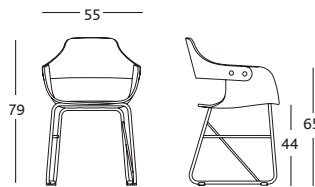

MODELOS Y MEDIDAS:

SHOWTIME (low backrest / respaldo bajo)

SHOWTIME
SLED BASE / BASE PATÍN

Lacquered or Natural ash
Laca o fresno natural

Walnut / Ash stained (oak or black)
Nogal / Fresno teñido (roble o negro)