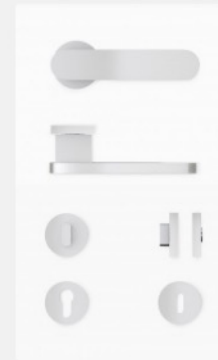

# LEVEL

The flush visual effect, with the ease of installation of a traditional hinged door.

Type

Flush-effect hinged door

Designed By

Paolo Cappello

Level is a hinged door with very clean lines, but with a particular feature that makes it unique: when it is closed the panel covers the frame completely. A traditional hinged door, with the final visual effect like that of a flush door. A single door panel that covers the frame when closed, leaving a minimal protrusion in relation to the wall surface. This easy to install solution, without any special work required, is suitable for a standard door space with a counterframe.

## Technical details

Opening of the hinges 180°

Telescopic jamb

Adjustable hinge

Jambs in aluminum

Magnetic lock

Custom-made

Lock may be inserted

## Combinable jambs

Flush door effect

## Handles

Fuji (ex AC-120)

Teide (ex AC-220)

Etna (ex AC-350)

Vulcano (ex AC-450)

Vesuvio (ex AC-550)

Vesuvio (ex AC-555)