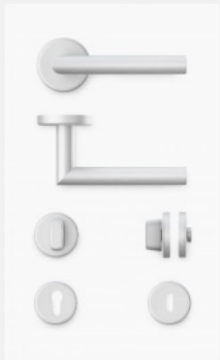

Handles

Fuji (ex AC-120)