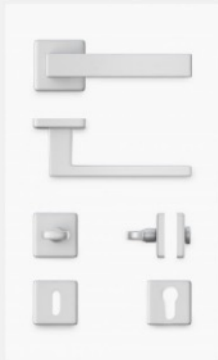

# LEVEL

The flush visual effect, with the ease of installation of a traditional hinged door.

Type

Flush-effect hinged door

Designed By

Paolo Cappello

Level is a hinged door with very clean lines, but with a particular feature that makes it unique: when it is closed the panel covers the frame completely. A traditional hinged door, with the final visual effect like that of a flush door. A single door panel that covers the frame when closed, leaving a minimal protrusion in relation to the wall surface. This easy to install solution, without any special work required, is suitable for a standard door space with a counterframe.

## Technical details

Opening of the hinges 180°

Telescopic jamb

Adjustable hinge

Jambs in aluminum

Magnetic lock

Custom-made

Lock may be inserted

## Combinable jambs

Flush door effect

## Handles

Fuji (ex AC-120)

Teide (ex AC-220)

Etna (ex AC-350)

Vulcano (ex AC-450)

Vesuvio (ex AC-550)

Vesuvio (ex AC-555)