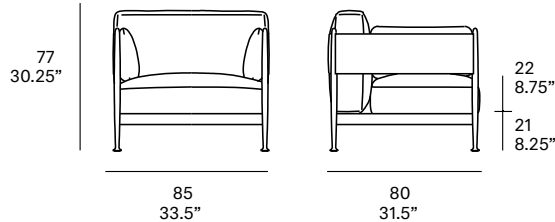

## Shipment details

Qty	1 module (1 box)
Volume	0,61 m3 / 21.5 ft3
Gross weight	30 kg / 66.1 lb
Net weight (x1)	22 kg / 48.5 lb
Item dimensions (width x depth x height)	85x 80 x 77 cm 33.5" x 31.5" x 30.25"
COM (1, 40 - 1,50 m / 54"-59")	upholstered: 2,5 m / 2.8 yd loose cushions: 1,2 m / 1.3 yd