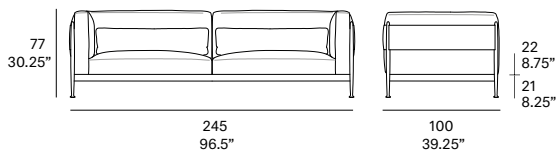

Shipment details

Qty	1 module (1 box)
Volume	2,30 m3 / 81.2 ft3
Gross weight	82 kg / 180.8 lb
Net weight (x1)	64 kg / 141.1 lb
Item dimensions (width x depth x height)	245 x 100 x 77 cm 96.5" x 39.25" x 30.25"
COM (1, 40 - 1,50 m / 54"-59")	upholstered: 11 m / 12 yd loose cushions: 1,2 m / 1.3 yd