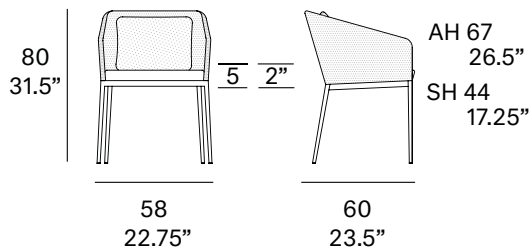

### Shipment details

Qty	1 dining armchair (1 box)
Volume	0,34 m3 / 12 ft3
Gross weight	9 kg / 20 lb
Net weight	4,5 kg / 10 lb
Item dimensions (width x depth x height)	58 x 60 x 80 cm 22.75" x 23.5" x 31.5"
COM (1, 40 - 1,50 m / 54"-59")	seat cushion: 1 m / 1.1 yd