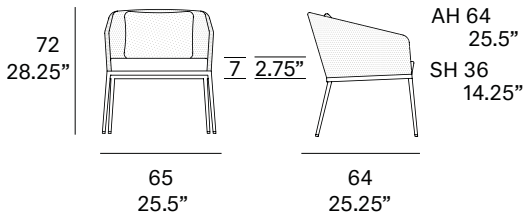

outdoor

Senso chairs

Low armchair / sillón bajo

Studio expormim 2013/2019

C195

Armchair made of high resistance aluminum tube. Possibility of customization through a wide variety of technical fabrics completely suitable for outdoor use.
1 backrest cushion included.

Qty	1 low armchair (1 box)
Volume	0,42 m3 / 14.8 ft3
Gross weight	11 kg / 24.5 lb
Net weight	7 kg / 15.5 lb
Item dimensions (width x depth x height)	65 x 64 x 72 cm 25.5" x 25.25" x 28.25"
COM (1, 40 - 1,50 m / 54"-59")	seat cushion: 1,4 m / 1.5 yd

outdoor

Frame / estructura

metallic finishes / metales

120 FT off white
fine textured

124 FT linen
fine textured

102 FT light grey
fine textured

113 FT sage
fine textured

110 FT bronze
fine textured