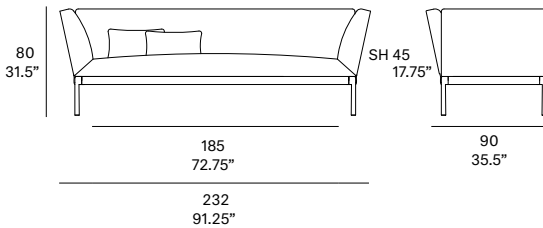

outdoor

Livit

Sofa with high armrest / sofá brazos altos

Lievore Altherr Molina 2016/2023

C464

Sofa with high armrest with structure made of high resistance aluminum profile and legs of injected aluminum, finished with polyester powder. Possibility of customization through a wide variety of technical fabrics completely suitable for outdoor use. Removable upholstered cover. 2 loose cushions 19.75" x 12.5" included.

Shipment details

Qty	1 sofa (1 box)
Volume	2,20 m3 / 77.7 ft3
Gross weight	58 kg / 128 lb
Net weight	49 kg / 108 lb
Item dimensions (width x depth x height)	232 x 90 x 80 cm 91.25" x 35.5" x 31.5"
COM (1, 40 - 1,50 m / 54"-59")	upholstered: 8,2 m / 9 yd loose cushions: 1 m / 1.1 yd