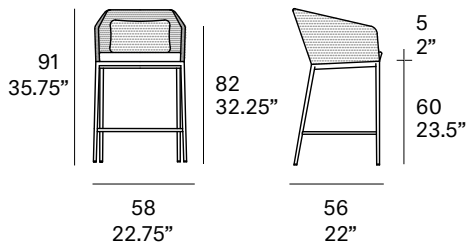

outdoor

Senso chairs Counter stool

Studio expormim 2013/2020

C198 C

Barstool made of high resistance aluminum tube. Possibility of customization through a wide variety of technical fabrics completely suitable for outdoor use. 1 backrest cushion included.

Qty	1 barstool (1 box)
Volume	0,37 m ³ / 13 ft ³
Gross weight	12 kg / 26.5 lb
Net weight	7,5 kg / 16.5 lb
Item dimensions (width x depth x height)	56 x 58 x 91 cm 22" x 22.75" x 35.75"
COM	0,9 m / 1 yd
	54"-59"