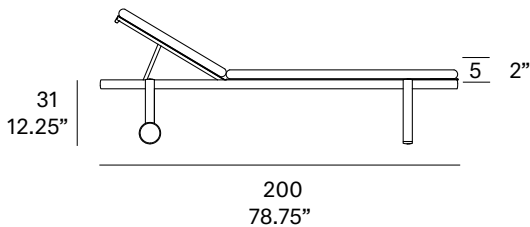

Shipment details

Qty	2 chaise longues (1 box)
Volume	0,65 m ³ / 23 ft ³
Gross weight	27 kg / 59.5 lb
Net weight (1 chaise longue)	9.5 kg / 21 lb
Box dimensions	210 x 85 x 44 cm 82.75" x 33.5" x 17.25"
Item dimensions (width x depth x height)	84 x 200 x 31 cm 33" x 78.75" x 12.25"
COM (1,40 - 1,50 m / 54"-59")	2,50 m / 2,70 yd