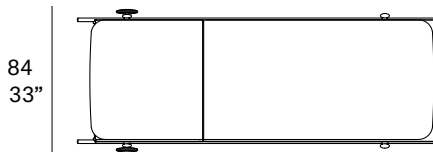

outdoor

Up Chaise longue with wheels / tumbona con ruedas

Studio expormim 2020

C200

Collection made of high resistance extruded aluminum tube. Possibility of customization through a wide variety of self-supporting mesh fabrics completely suitable for outdoor use. Stackable collection. Optional seat cushion.

Shipment details

Qty	2 chaise longues (1 box)
Volume	0,65 m ³ / 23 ft ³
Gross weight	27 kg / 59.5 lb
Net weight (1 chaise longue)	9.5 kg / 21 lb
Box dimensions	210 x 85 x 44 cm 82.75" x 33.5" x 17.25"
Item dimensions (width x depth x height)	84 x 200 x 31 cm 33" x 78.75" x 12.25"
COM (1,40 - 1,50 m / 54"-59")	2,50 m / 2,70 yd