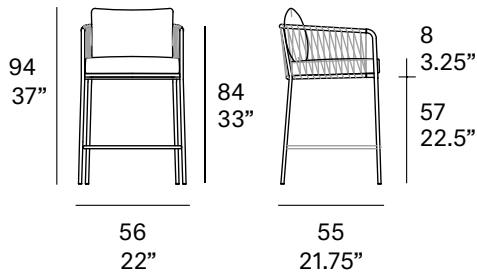

## Shipment details

Qty	1 barstool (1 box)
Volume	0,37 m <sup>3</sup> / 13.1 ft <sup>3</sup>
Gross weight	16 kg / 35 lb
Net weight	10,5 kg / 23.1 lb

Item dimensions (width x depth x height)	56 x 55 x 94 cm 22" x 21.75" x 37"
COM (1, 40 - 1,50 m / 54"-59")	cushions: 1 m / 1.1 yd