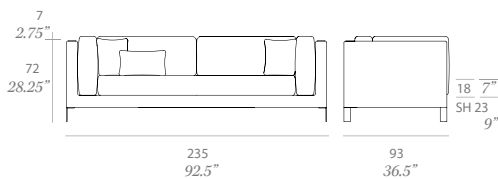

Shipment details

Qty	1 sofa (1 box)
Volume	1,89 m3 / 67 ft3
Gross weight	77 kg / 170 lb
Net weight	66 kg / 146 lb
Item dimensions (width x depth x height)	235 x 93 x 72 cm 92.5" x 36.5" x 28.25"
COM (1, 40 - 1,50 m / 54"-59")	upholstered: 11,5 m / 12.6 yd loose cushions: 1,5 m / 1.64 yd