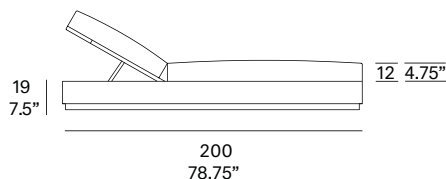

180° - 143° - 128° - 114°
4-position adjustable backrest

Shipment details

Qty	1 chaise longue (1 box)
Volume	0,65 m ³ / 23 ft ³
Gross weight	38 kg / 84 lb
Net weight (x1)	29 kg / 64 lb
Item dimensions (width x depth x height)	90 x 200 x 31 cm 35.5" x 78.75" x 12.25"
COM (1, 40 - 1,50 m / 54"-59")	upholstered: 4,80 m / 5.3 yd