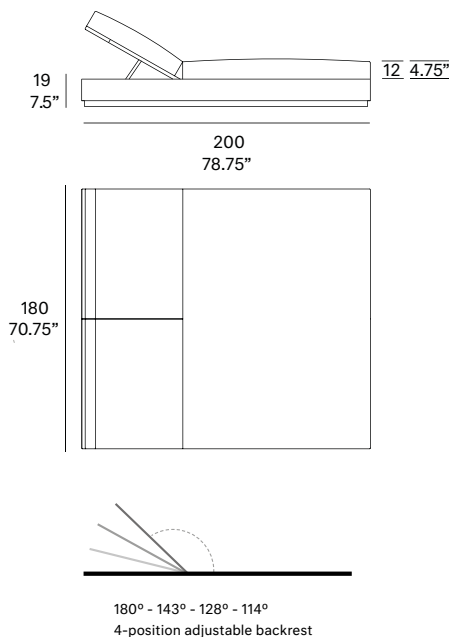

Shipment details

Qty	1 chaise longue (1 box)
Volume	1,29 m3 / 45.5 ft3
Gross weight	71 kg / 157 lb
Net weight (x1)	60 kg / 132 lb
Item dimensions (width x depth x height)	180 x 200 x 31 cm 70.75" x 78.75" x 12.25"
COM (1, 40 - 1,50 m / 54"-59")	upholstered: 7,40 m / 8.1 yd