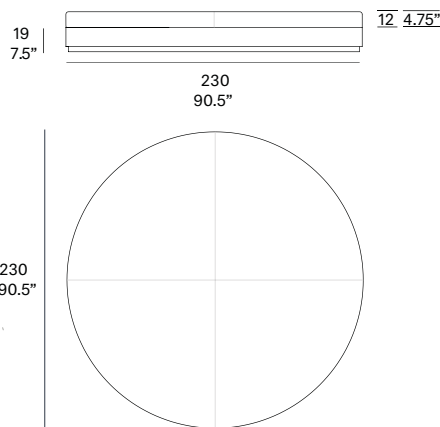

### Shipment details

Qty	1 daybed (1 box)
Volume	1,92 m3 / 68 ft3
Gross weight	86 kg / 190 lb
Net weight	75 kg / 165 lb
Item dimensions (width x depth x height)	230 x 230 x 31 cm 90.55" x 90.55" x 12.25"
COM (1, 40 - 1,50 m / 54"-59")	upholstered: 9 m / 9.84 yd