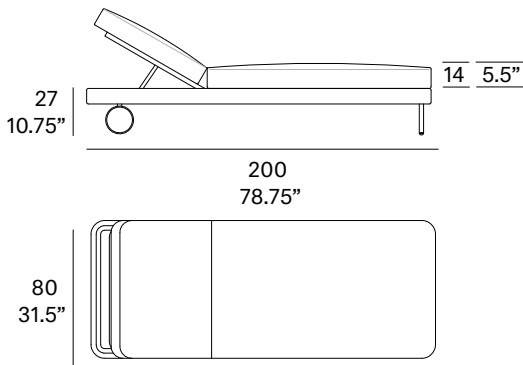

### Shipment details

Qty	1 module (1 box)
Volume	0,77 m <sup>3</sup> / 27.2 ft <sup>3</sup>
Gross weight	40 kg / 88 lb
Net weight	33 kg / 73 lb
Item dimensions (width x depth x height)	80 x 200 x 41 cm 31.5" x 78.75" x 16.25"
COM (1, 40 - 1,50 m / 54"-59")	cushions: 3,65 m / 4 yd