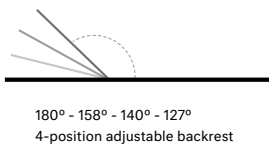

expormim

Expormim S.A.
Pol. Ind. Jaime I
46640 Moixent (Valencia)
Spain+34 962 295 144/5
export@expormim.com
www.expormim.com

Expormim USA LLC
(212) 204-8572
usa@expormim.com
www.expormim.com

1/8