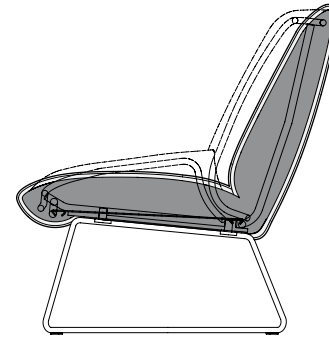

TECHNICAL DATA

ROLF BENZ 383

**ROLF
BENZ**

- Nosag spring support
- Body with foam-moulded metal inner frame
- Cover quilted underneath with non-woven polyester
- Leg metal optionally:
 - Smooth aluminium, powdercoated, matt RAL 7022 Umbra grey
 - Smooth steel, powder-coated, matt RAL 9017 Traffic black
 - Steel high-gloss chrome

! Wave formation and depressions in the seat area are unavoidable, due to comfort and design reasons, even in high quality Rolf Benz upholstered furniture. All measurements are approximate.

Armchair

Footstool