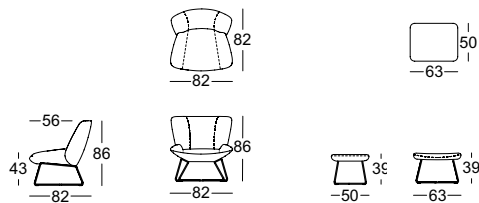

TECHNICAL DATA

ROLF BENZ 383

**ROLF
BENZ**

- Nosag spring support
- Body with foam-moulded metal inner frame
- Cover quilted underneath with non-woven polyester
- Leg metal optionally:
 - Smooth aluminium, powdercoated, matt RAL 7022 Umbra grey
 - Smooth steel, powder-coated, matt RAL 9017 Traffic black
 - Steel high-gloss chrome

! Wave formation and depressions in the seat area are unavoidable, due to comfort and design reasons, even in high quality Rolf Benz upholstered furniture. All measurements are approximate.

Armchair

Footstool