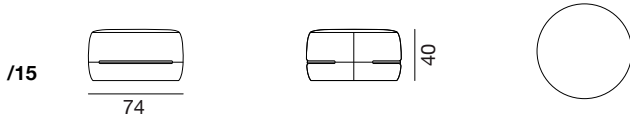

DS-760 Masse / Measurements