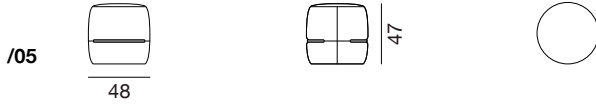

DS-760 Masse / Measurements