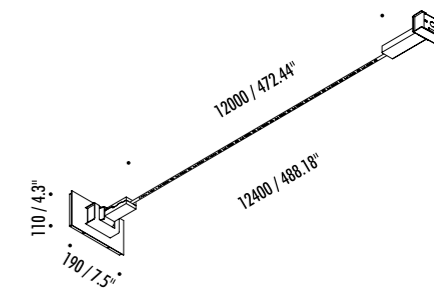

DESIGN DAVIDE GROPPI - 2017
WALL LAMP - METAL

FLASH 12