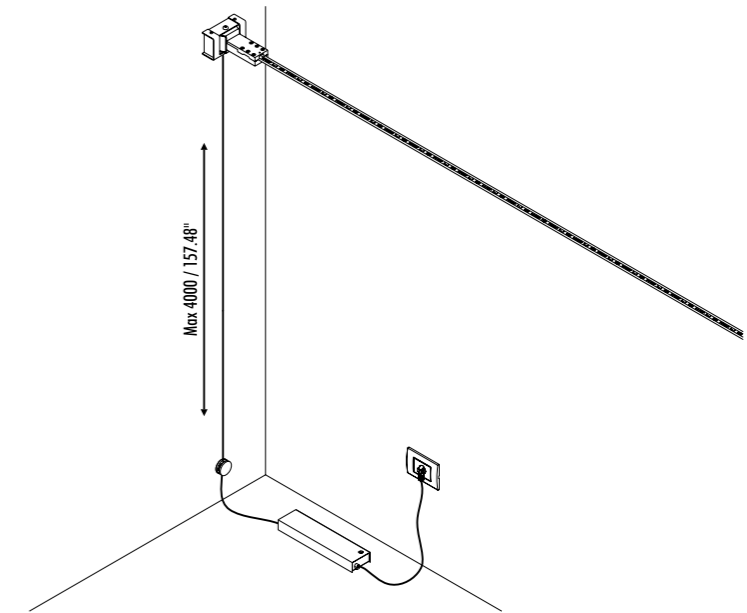

The sizes are expressed in millimeters / inches.

DESIGN DAVIDE GROPPI - 2017
WALL LAMP - METAL

FLASH 12

1A2150403.27.05	MATT BLACK - 2700K - DIM	FLASH 12 - REMOTE KIT 24 V DC - MAX 90 W LED 2700K - 11184 lm - CRI > 90 / 3000K - 11400 lm - CRI > 90 LED MODULE 12 m / 472.44" LONG - HARMONIC STEEL STRIP 10 mm / 0.39" WIDE CAN BE CUT EVERY 48,3 mm / 1.90" - LENGHTS AVAILABLE ON REQUEST 18 m - 24 m / 708.66" - 944.88" INCLUDES INDEPENDENT POWER SUPPLY KIT INPUT 120 V - 60 Hz DALI - PUSH - 0/1-10 V - TRIAC/IGBT DIMMABLE OPTIONAL ACCESSORIES NOT INCLUDED
1A2150403.30.05	MATT BLACK - 3000K - DIM	
1A2150403.27.06	MATT BLACK - 2700K	FLASH 12 - PLUG KIT 24 V DC - MAX 90 W LED 2700K - 11184 lm - CRI > 90 / 3000K - 11400 lm - CRI > 90 LED MODULE 12 m / 472.44" LONG - HARMONIC STEEL STRIP 10 mm / 0.39" WIDE CAN BE CUT EVERY 48,3 mm / 1.90" - LENGHTS AVAILABLE ON REQUEST 18 m - 24 m / 708.66" - 944.88" INCLUDES INDEPENDENT POWER SUPPLY KIT WITH PLUG INPUT 120 V - 60 Hz DIMMER OPTIONAL ACCESSORIES NOT INCLUDED
1A2150403.30.06	MATT BLACK - 3000K	

REMOTE POWER SUPPLY KIT

INFINITO 6 / FLASH 6 / INFINITO 12 / FLASH 12
DRIVER DIMENSION

CONTROLLER DIMENSION

POWER SUPPLY KIT WITH PLUG

INFINITO 6 / FLASH 6 / INFINITO 12 / FLASH 12
POWER KIT WITH PLUG - DIMENSION