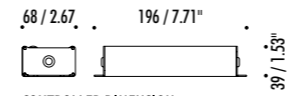

REMOTE POWER SUPPLY KIT

INFINITO 6 / FLASH 6 / INFINITO 12 / FLASH 12
DRIVER DIMENSION