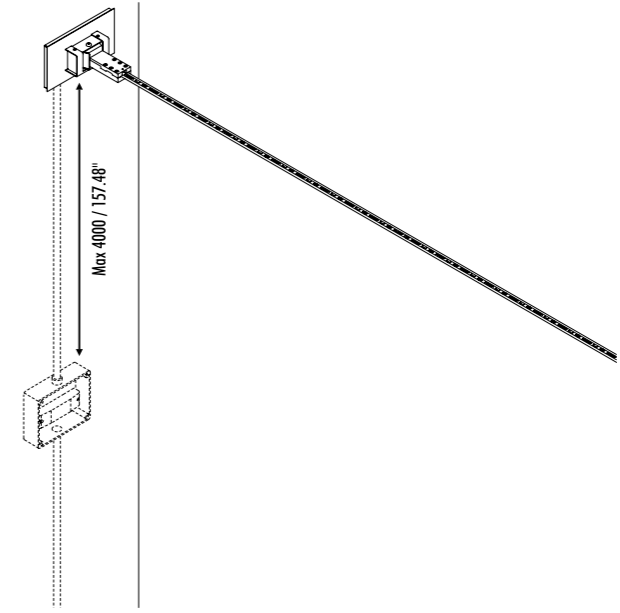

REMOTE POWER SUPPLY KIT

INFINITO 6 / FLASH 6 / INFINITO 12 / FLASH 12
DRIVER DIMENSION

CONTROLLER DIMENSION