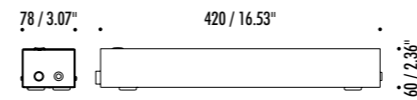

The sizes are expressed in millimeters / inches.

DESIGN DAVIDE GROPPI - 2017
WALL LAMP - METAL

FLASH 12

1A2150403.27.05	MATT BLACK - 2700K - DIM	FLASH 12 - REMOTE KIT 24 V DC - MAX 90 W LED 2700K - 11184 lm - CRI > 90 / 3000K - 11400 lm - CRI > 90 LED MODULE 12 m / 472.44" LONG - HARMONIC STEEL STRIP 10 mm / 0.39" WIDE CAN BE CUT EVERY 48,3 mm / 1.90" - LENGHTS AVAILABLE ON REQUEST 18 m - 24 m / 708.66" - 944.88" INCLUDES INDEPENDENT POWER SUPPLY KIT INPUT 120 V - 60 Hz DALI - PUSH - 0/1-10 V - TRIAC/IGBT DIMMABLE OPTIONAL ACCESSORIES NOT INCLUDED
1A2150403.30.05	MATT BLACK - 3000K - DIM	
1A2150403.27.06	MATT BLACK - 2700K	FLASH 12 - PLUG KIT 24 V DC - MAX 90 W LED 2700K - 11184 lm - CRI > 90 / 3000K - 11400 lm - CRI > 90 LED MODULE 12 m / 472.44" LONG - HARMONIC STEEL STRIP 10 mm / 0.39" WIDE CAN BE CUT EVERY 48,3 mm / 1.90" - LENGHTS AVAILABLE ON REQUEST 18 m - 24 m / 708.66" - 944.88" INCLUDES INDEPENDENT POWER SUPPLY KIT WITH PLUG INPUT 120 V - 60 Hz DIMMER OPTIONAL ACCESSORIES NOT INCLUDED
1A2150403.30.06	MATT BLACK - 3000K	

REMOTE POWER SUPPLY KIT

INFINITO 6 / FLASH 6 / INFINITO 12 / FLASH 12
DRIVER DIMENSION

CONTROLLER DIMENSION

POWER SUPPLY KIT WITH PLUG

INFINITO 6 / FLASH 6 / INFINITO 12 / FLASH 12
POWER KIT WITH PLUG - DIMENSION