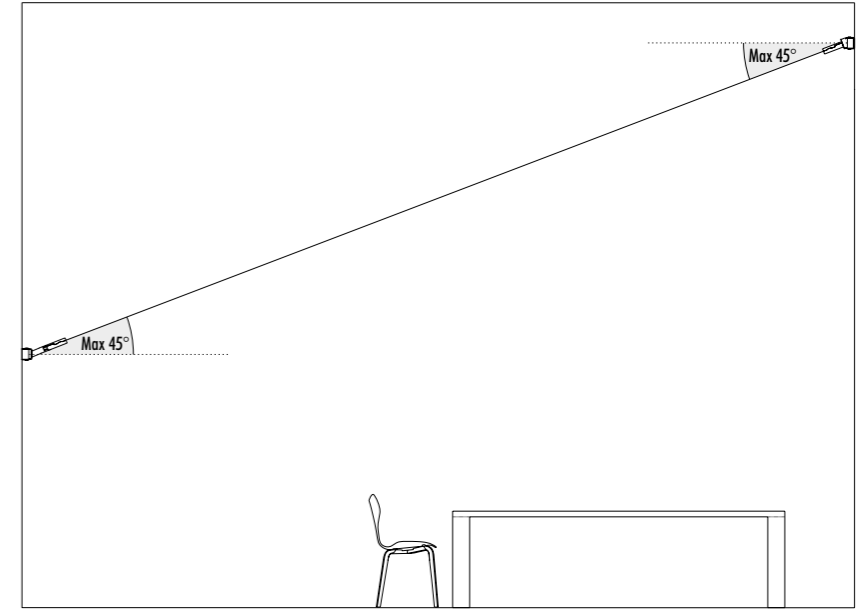

1A0120400.00.00 - KIT WALL CONNECTION VERTICAL SLOPED 45°