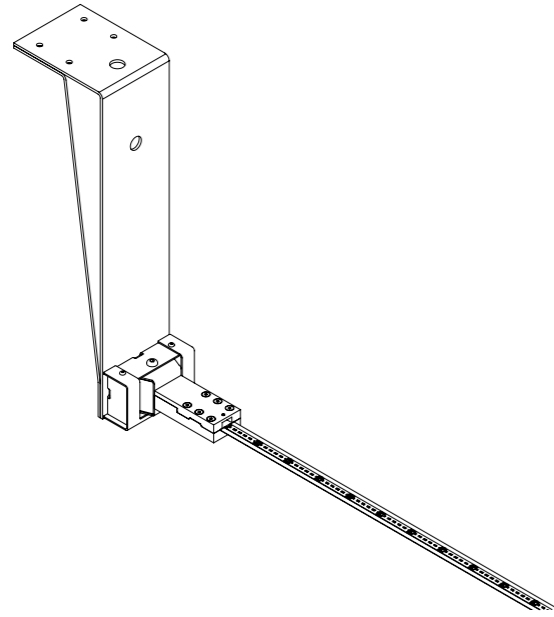

1A0080400.00.00 - CEILING CONNECTION KIT