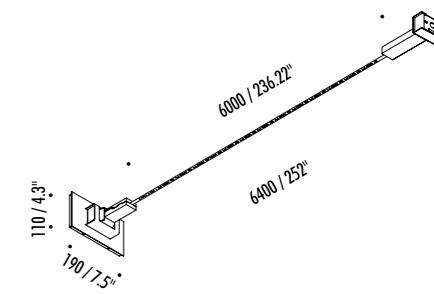

DESIGN DAVIDE GROPPI - 2017
WALL LAMP - METAL

FLASH 6