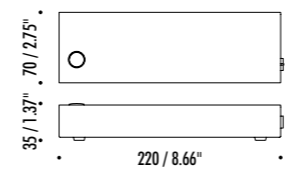

The sizes are expressed in millimeters / inches.

DESIGN FEDERICO DELROSSO - 2017  
FLOOR LAMP - METHACRYLATE - METAL

HASHI

DRIVER

1A2510403.27.06	MATT BLACK - 2700K	120 V - 60 Hz - 15,5 W LED - UGR < 19 2700K - 765 lm - CRI > 90 / 3000K - 823 lm - CRI > 90 BLACK CABLE - ADJUSTABLE DIMMER
1A2510403.30.06	MATT BLACK - 3000K	
1A2514103.27.06	STAINLESS BRUSHED BRASS - 2700K	
1A2514103.30.06	STAINLESS BRUSHED BRASS - 3000K	