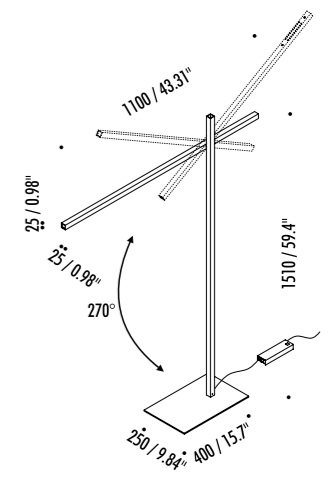

The sizes are expressed in millimeters / inches.

DESIGN FEDERICO DELROSSO - 2017  
FLOOR LAMP - METHACRYLATE - METAL

HASHI

DRIVER

1A2510403.27.06	MATT BLACK - 2700K	120 V - 60 Hz - 15,5 W LED - UGR < 19 2700K - 765 lm - CRI > 90 / 3000K - 823 lm - CRI > 90 BLACK CABLE - ADJUSTABLE DIMMER
1A2510403.30.06	MATT BLACK - 3000K	
1A2514103.27.06	STAINLESS BRUSHED BRASS - 2700K	
1A2514103.30.06	STAINLESS BRUSHED BRASS - 3000K	